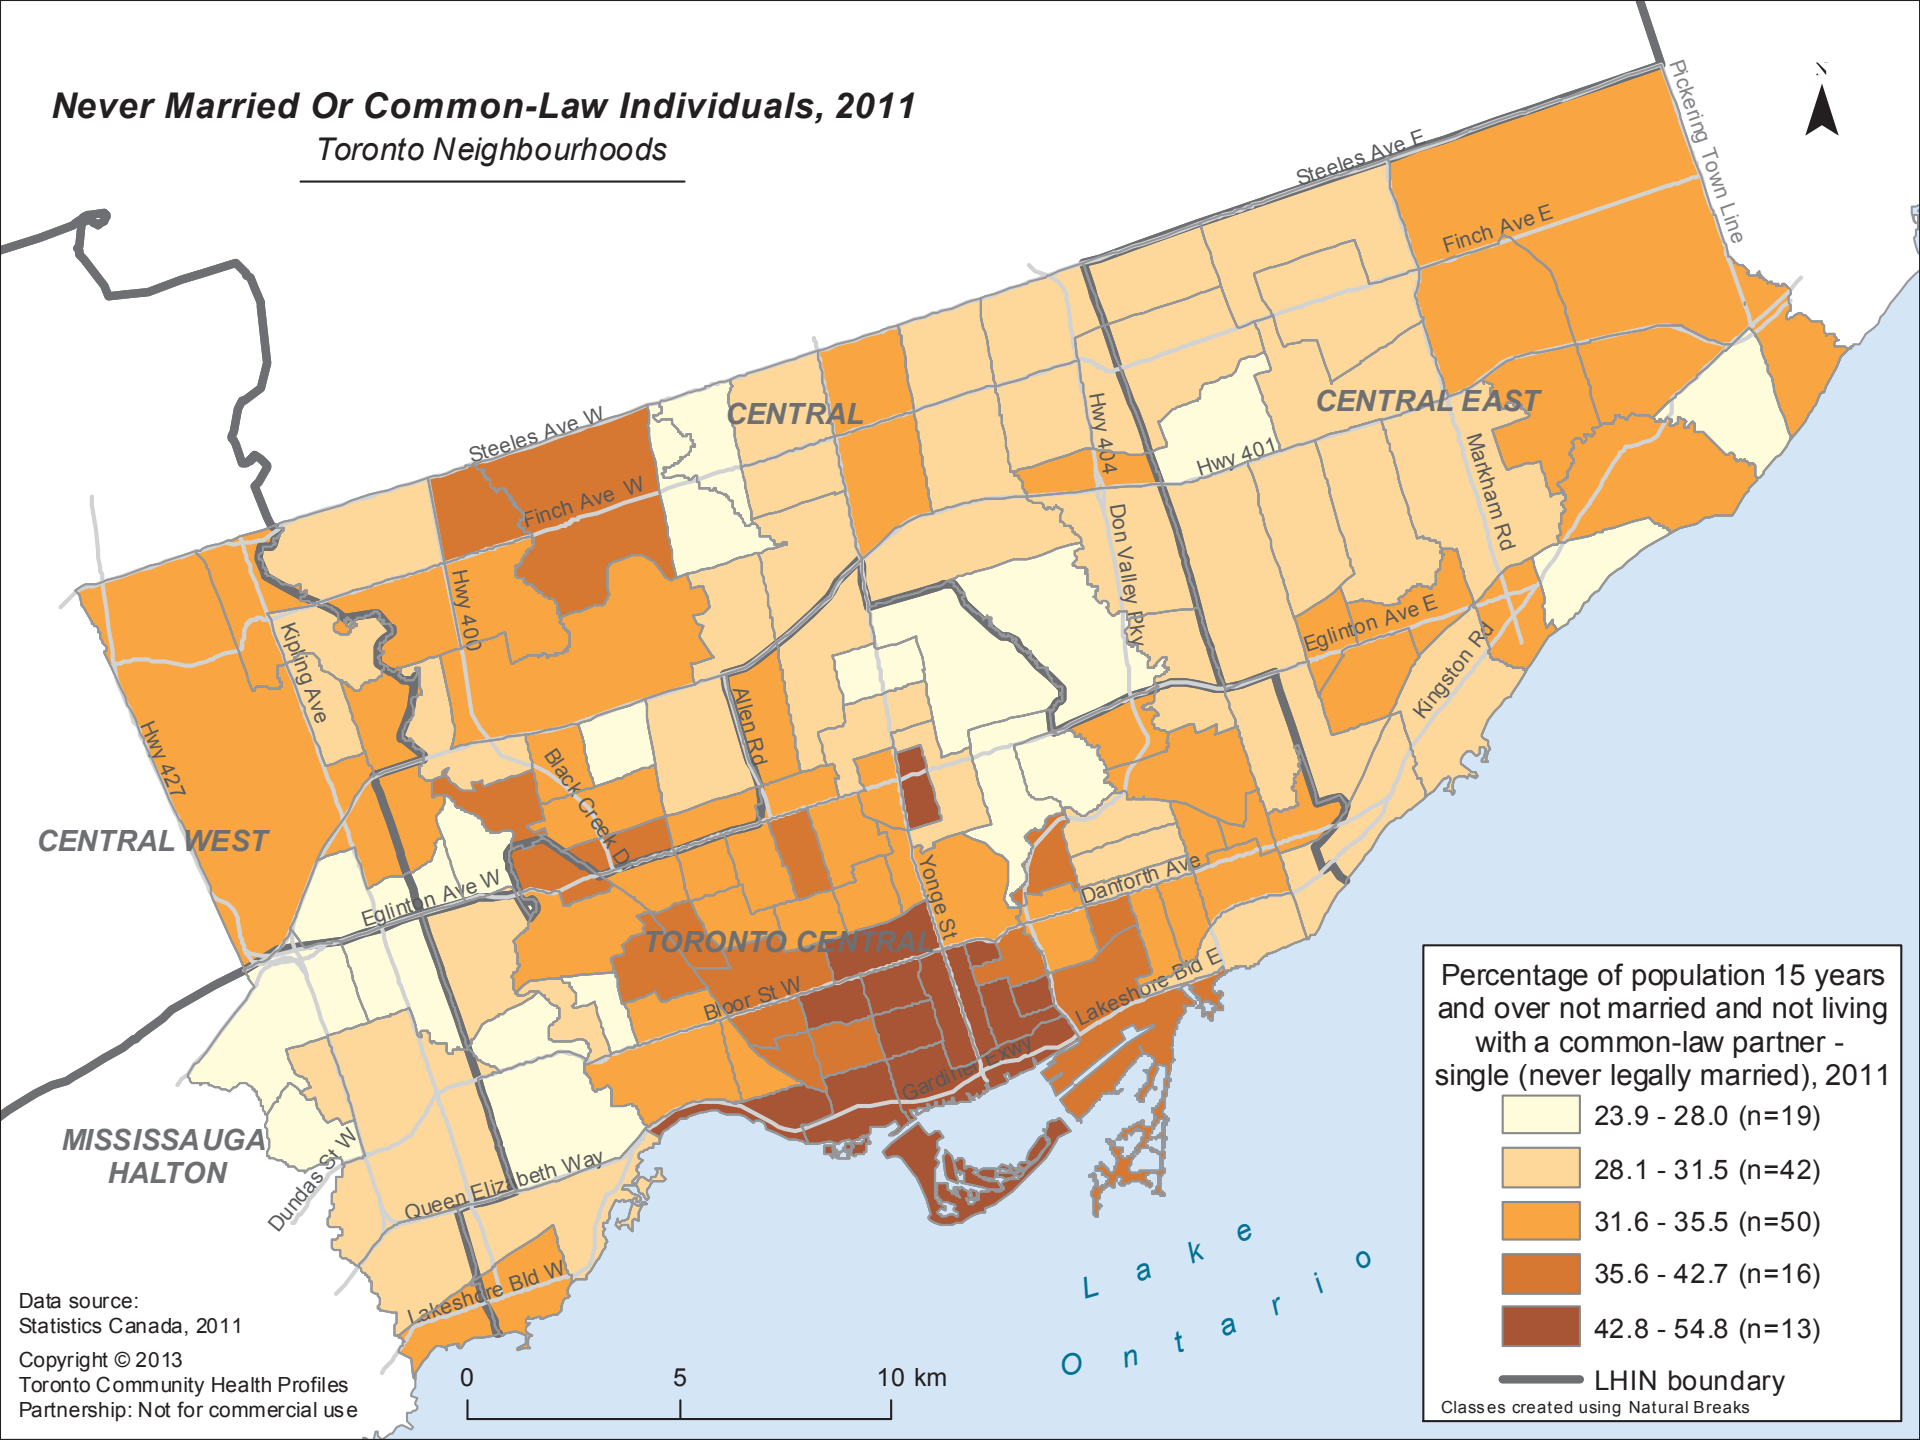

Never Married Or Common-Law Individuals, 2011

Toronto Neighbourhoods

Data source:
Statistics Canada, 2011
Copyright © 2013
Toronto Community Health Profiles
Partnership: Not for commercial use

0 5 10 km

L a k e
O n t a r i o