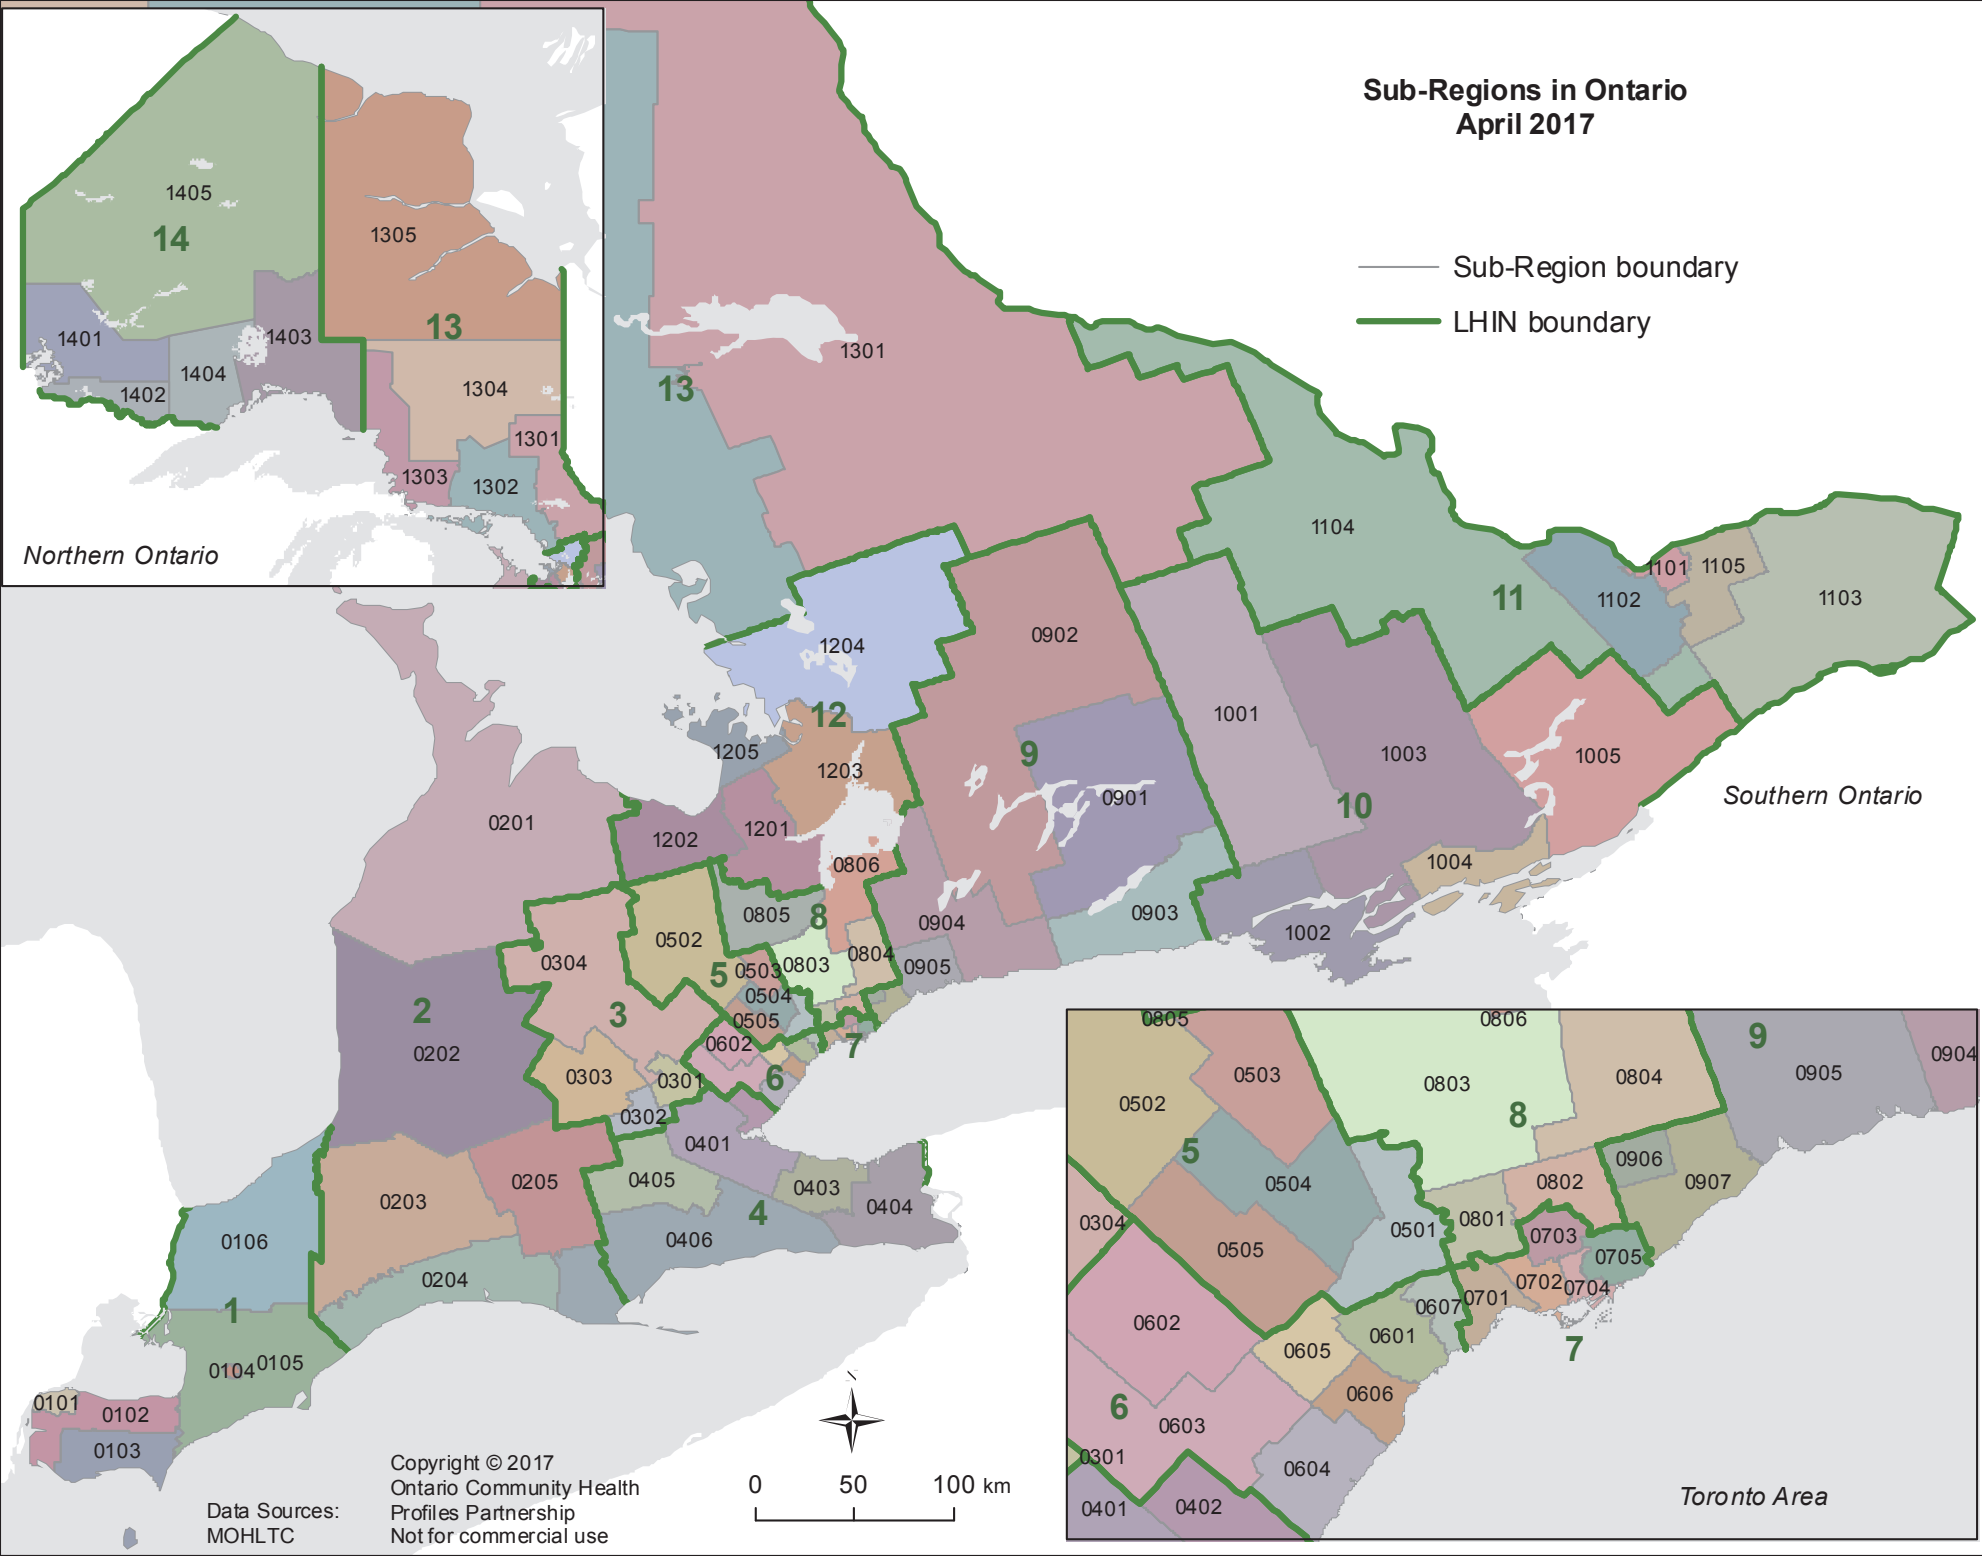

Sub-Regions in Ontario April 2017

— Sub-Region boundary
— LHIN boundary

Northern Ontario

Southern Ontario

Toronto Area

Copyright © 2017
Ontario Community Health
Profiles Partnership
Not for commercial use

Data Sources:
MOHLTC