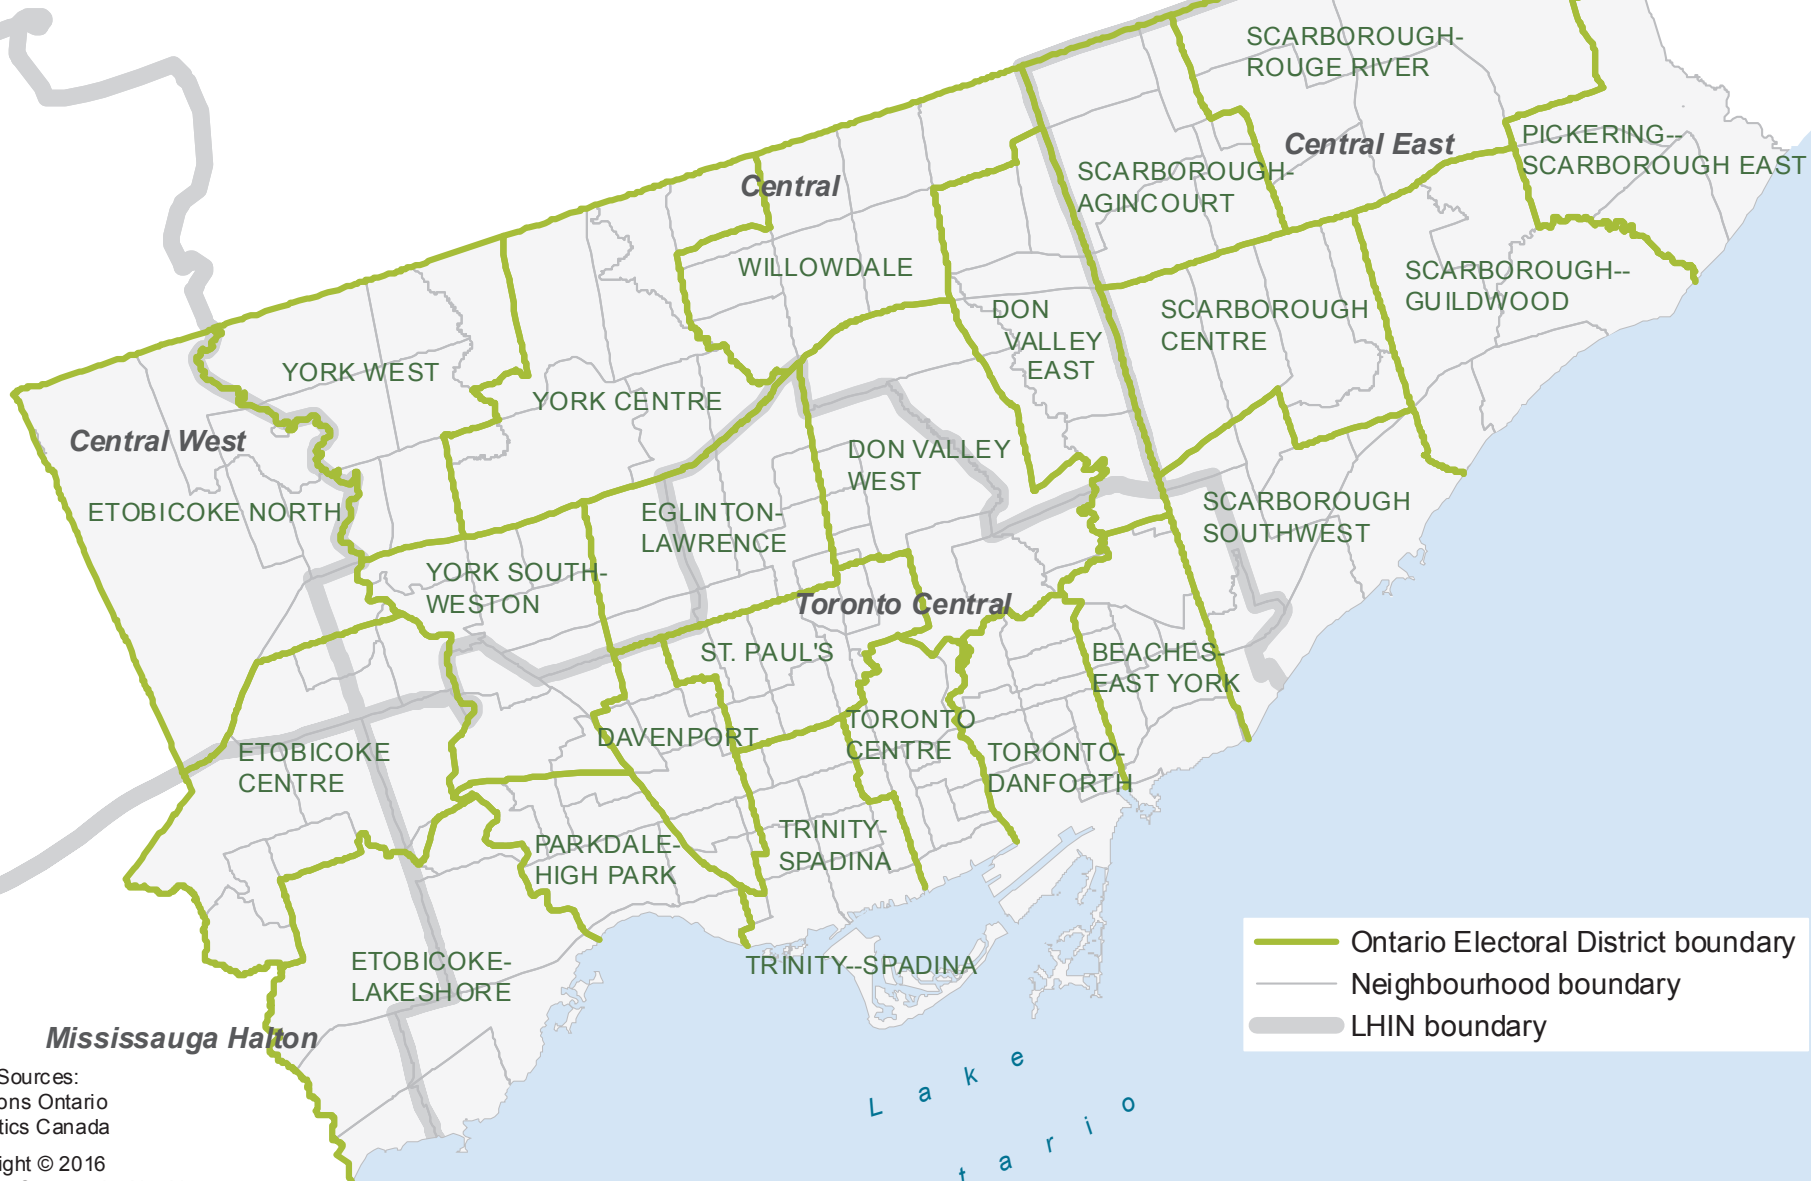

Ontario Electoral Districts in Toronto

- Ontario Electoral District boundary
- Neighbourhood boundary
- LHIN boundary

Data Sources:
 Elections Ontario
 Statistics Canada
 Copyright © 2016
 Ontario Community Health
 Profiles Partnership
 Not for commercial use

L a k e
 O n t a r i o