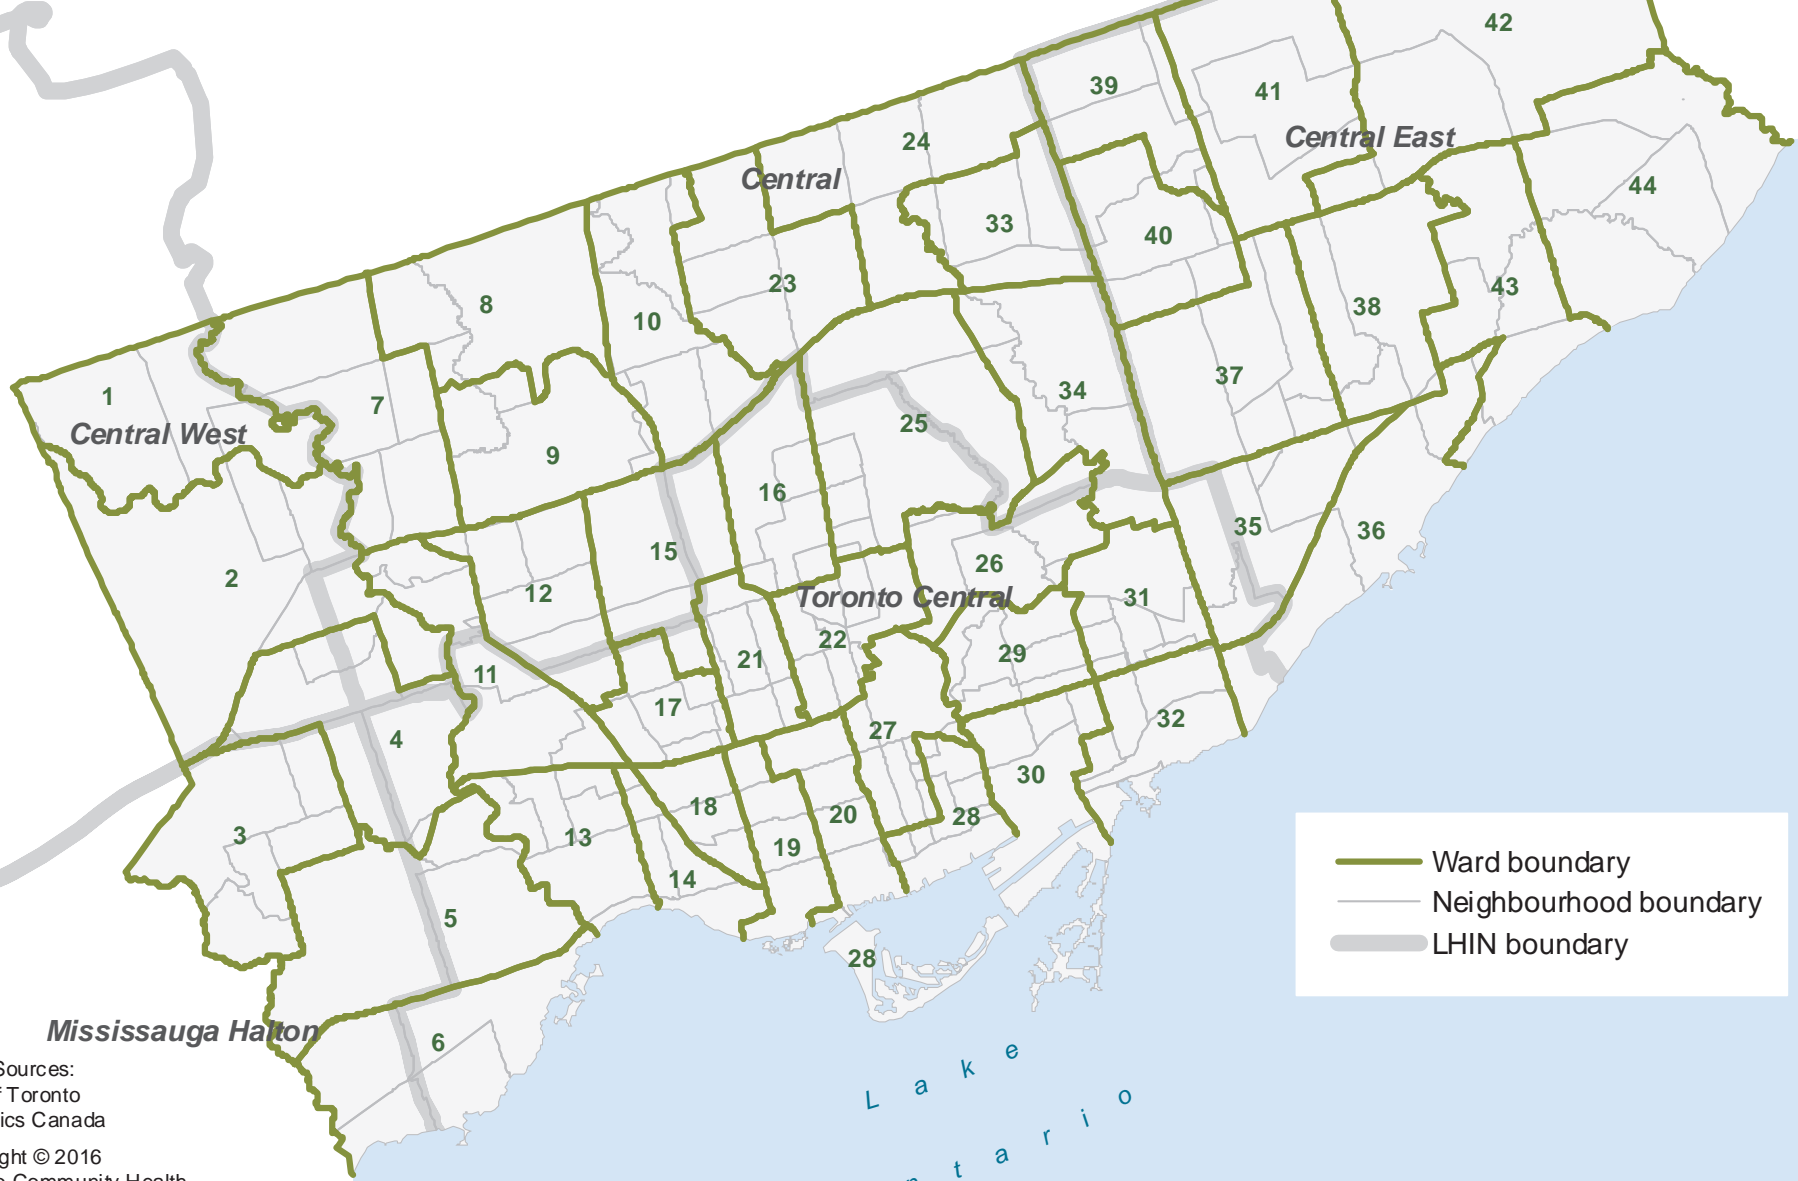

City Wards in Toronto

- Ward boundary
- Neighbourhood boundary
- LHIN boundary

Mississauga Halton

L a k e
O n t a r i o

Data Sources:
City of Toronto
Statistics Canada

Copyright © 2016
Ontario Community Health
Profiles Partnership
Not for commercial use

0 5 10 km