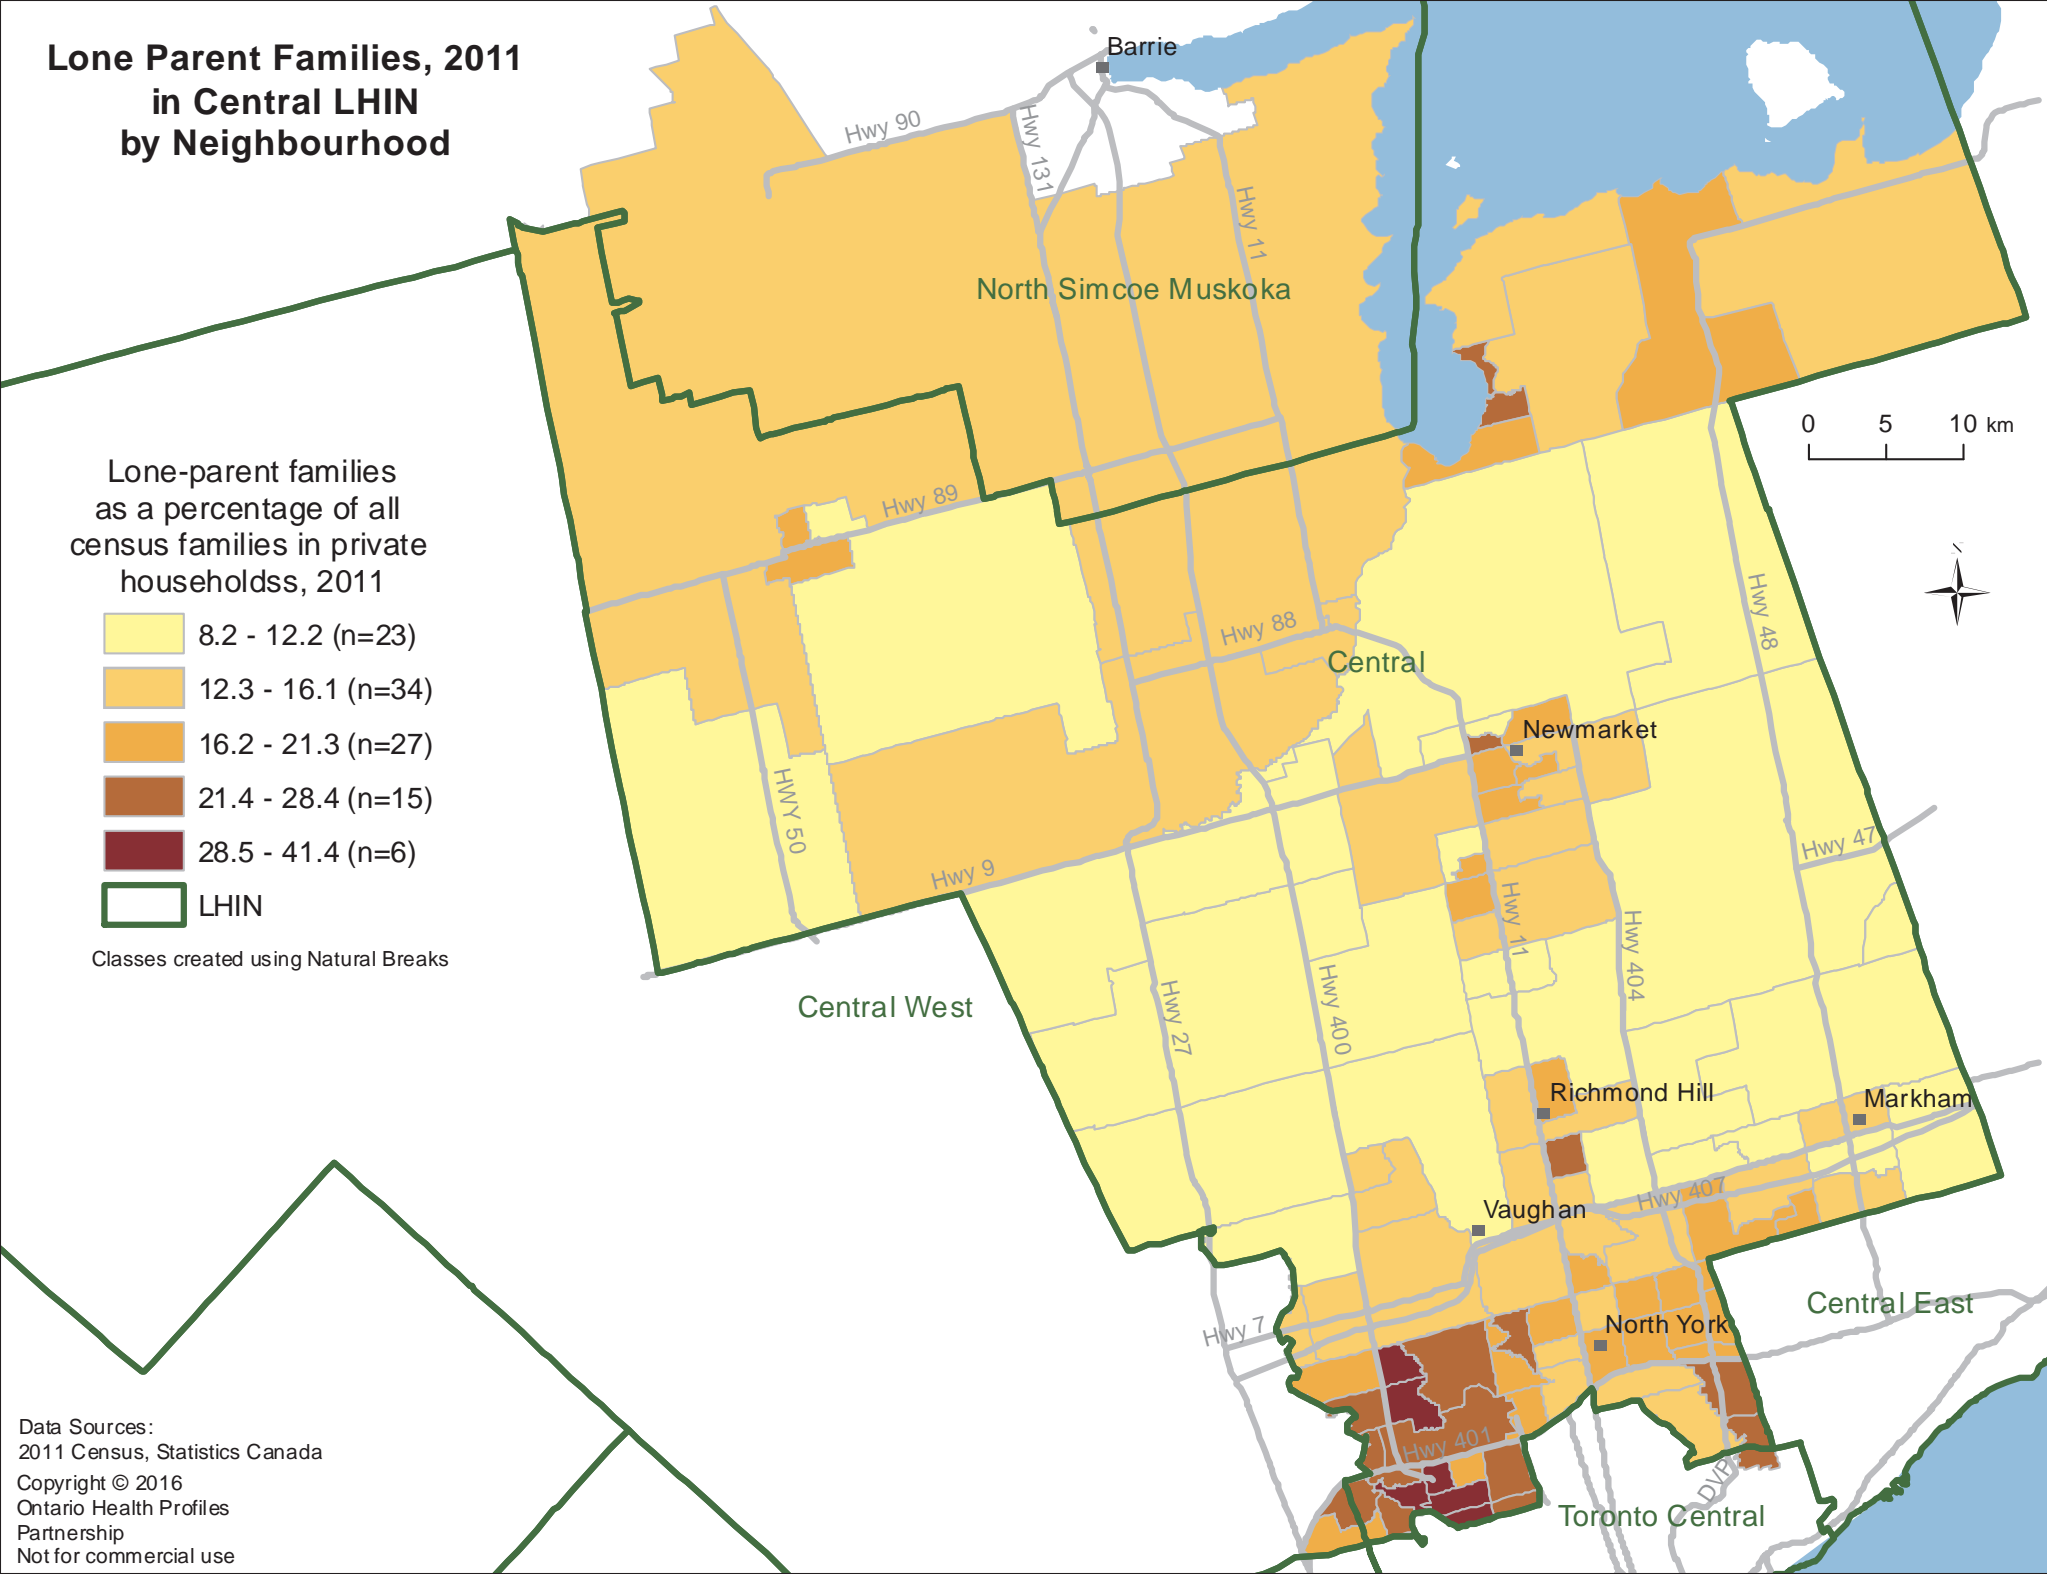

# Lone Parent Families, 2011 in Central LHIN by Neighbourhood

Lone-parent families  
as a percentage of all  
census families in private  
householdss, 2011

Classes created using Natural Breaks

0 5 10 km