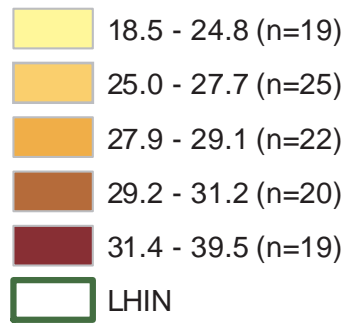

Population Age 15 Years or Older Single (Never Married), 2011 in Central LHIN by Neighbourhood

People never legally married as a percent of total population 15 years or older, 2011

Classes created using Population-Weighted Quintiles