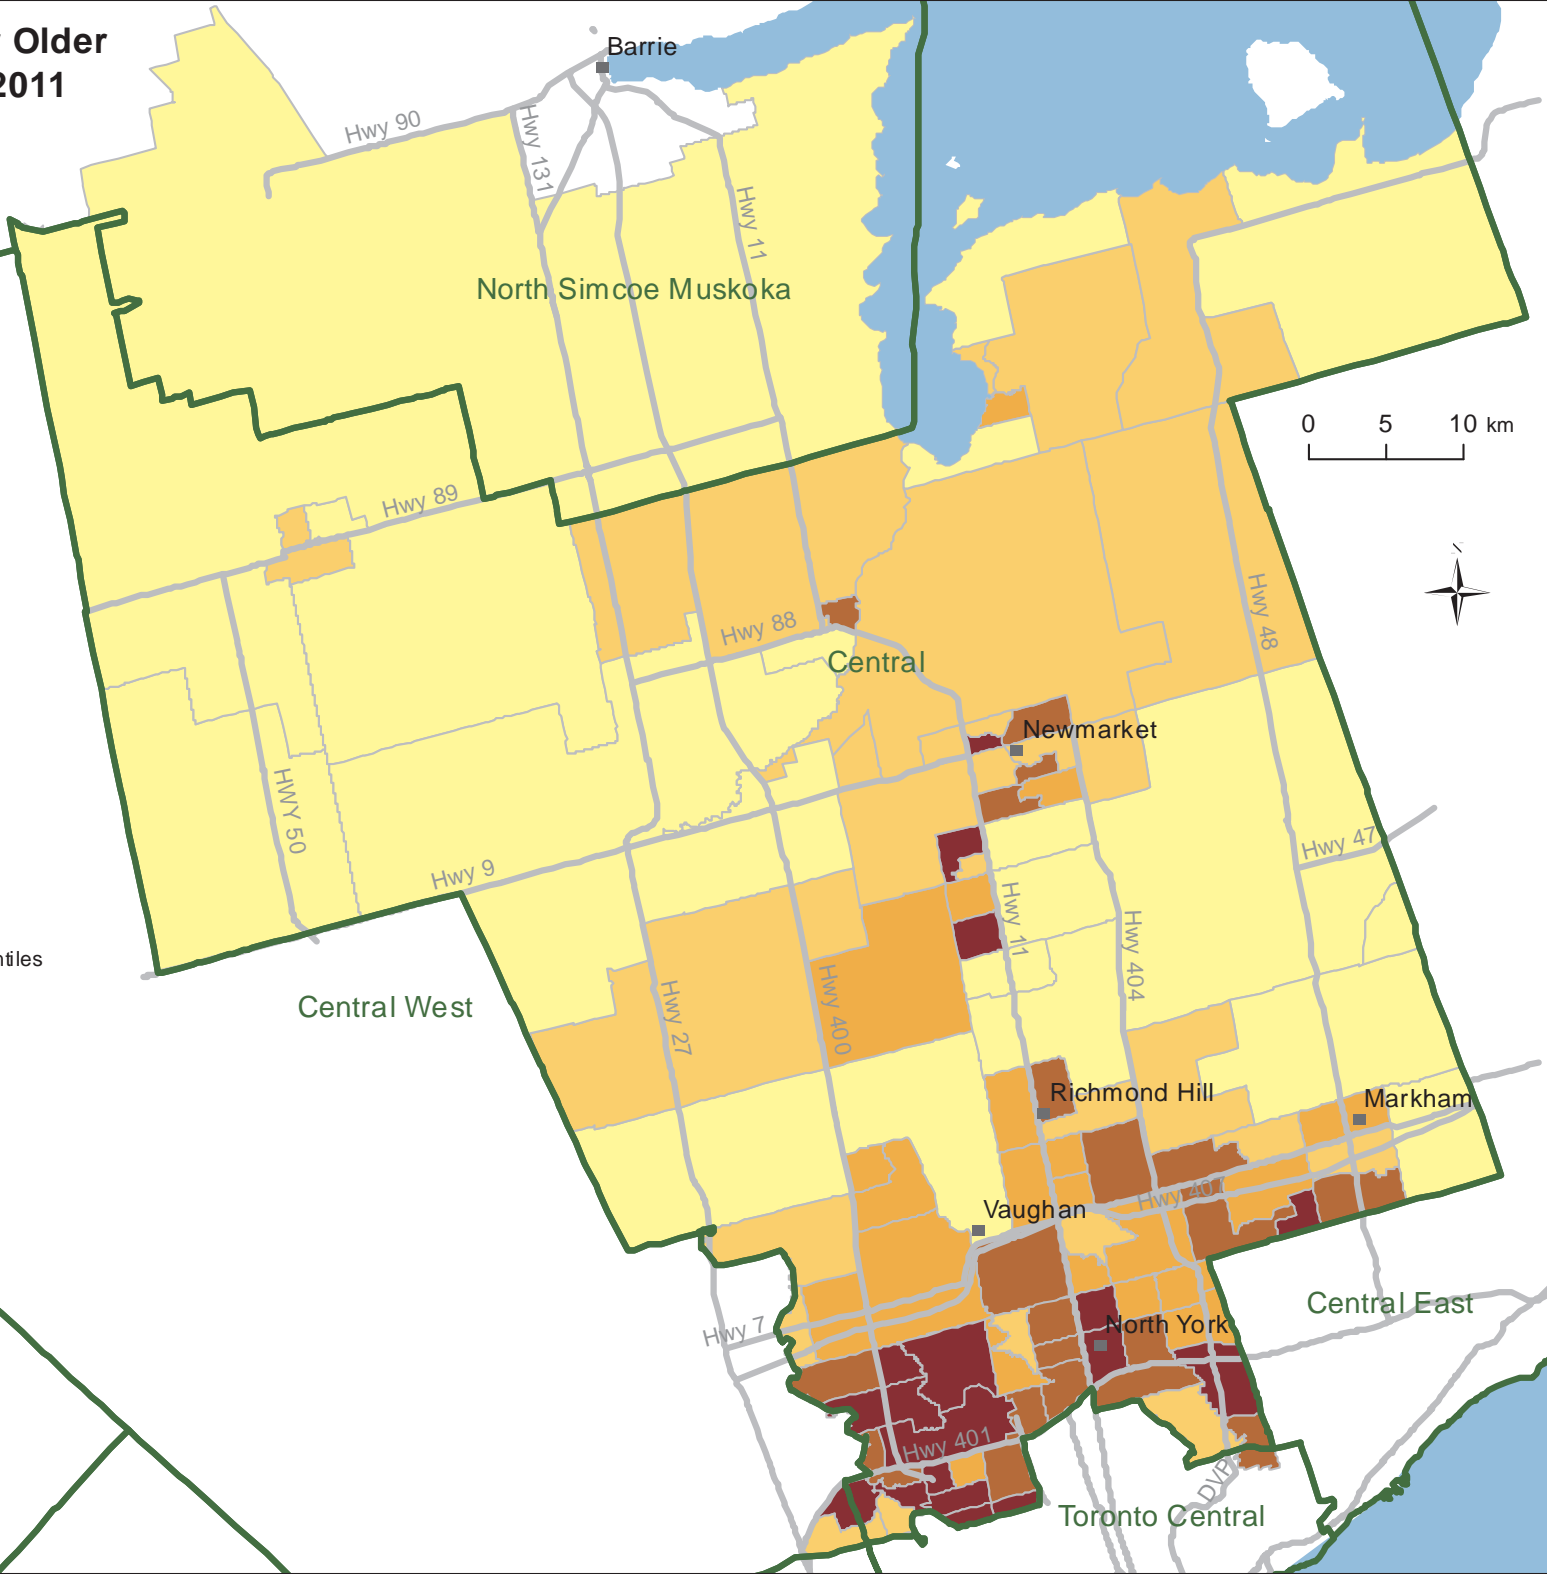

Population Age 15 Years or Older Single (Never Married), 2011 in Central LHIN by Neighbourhood

People never legally married as a percent of total population 15 years or older, 2011

Classes created using Population-Weighted Quintiles