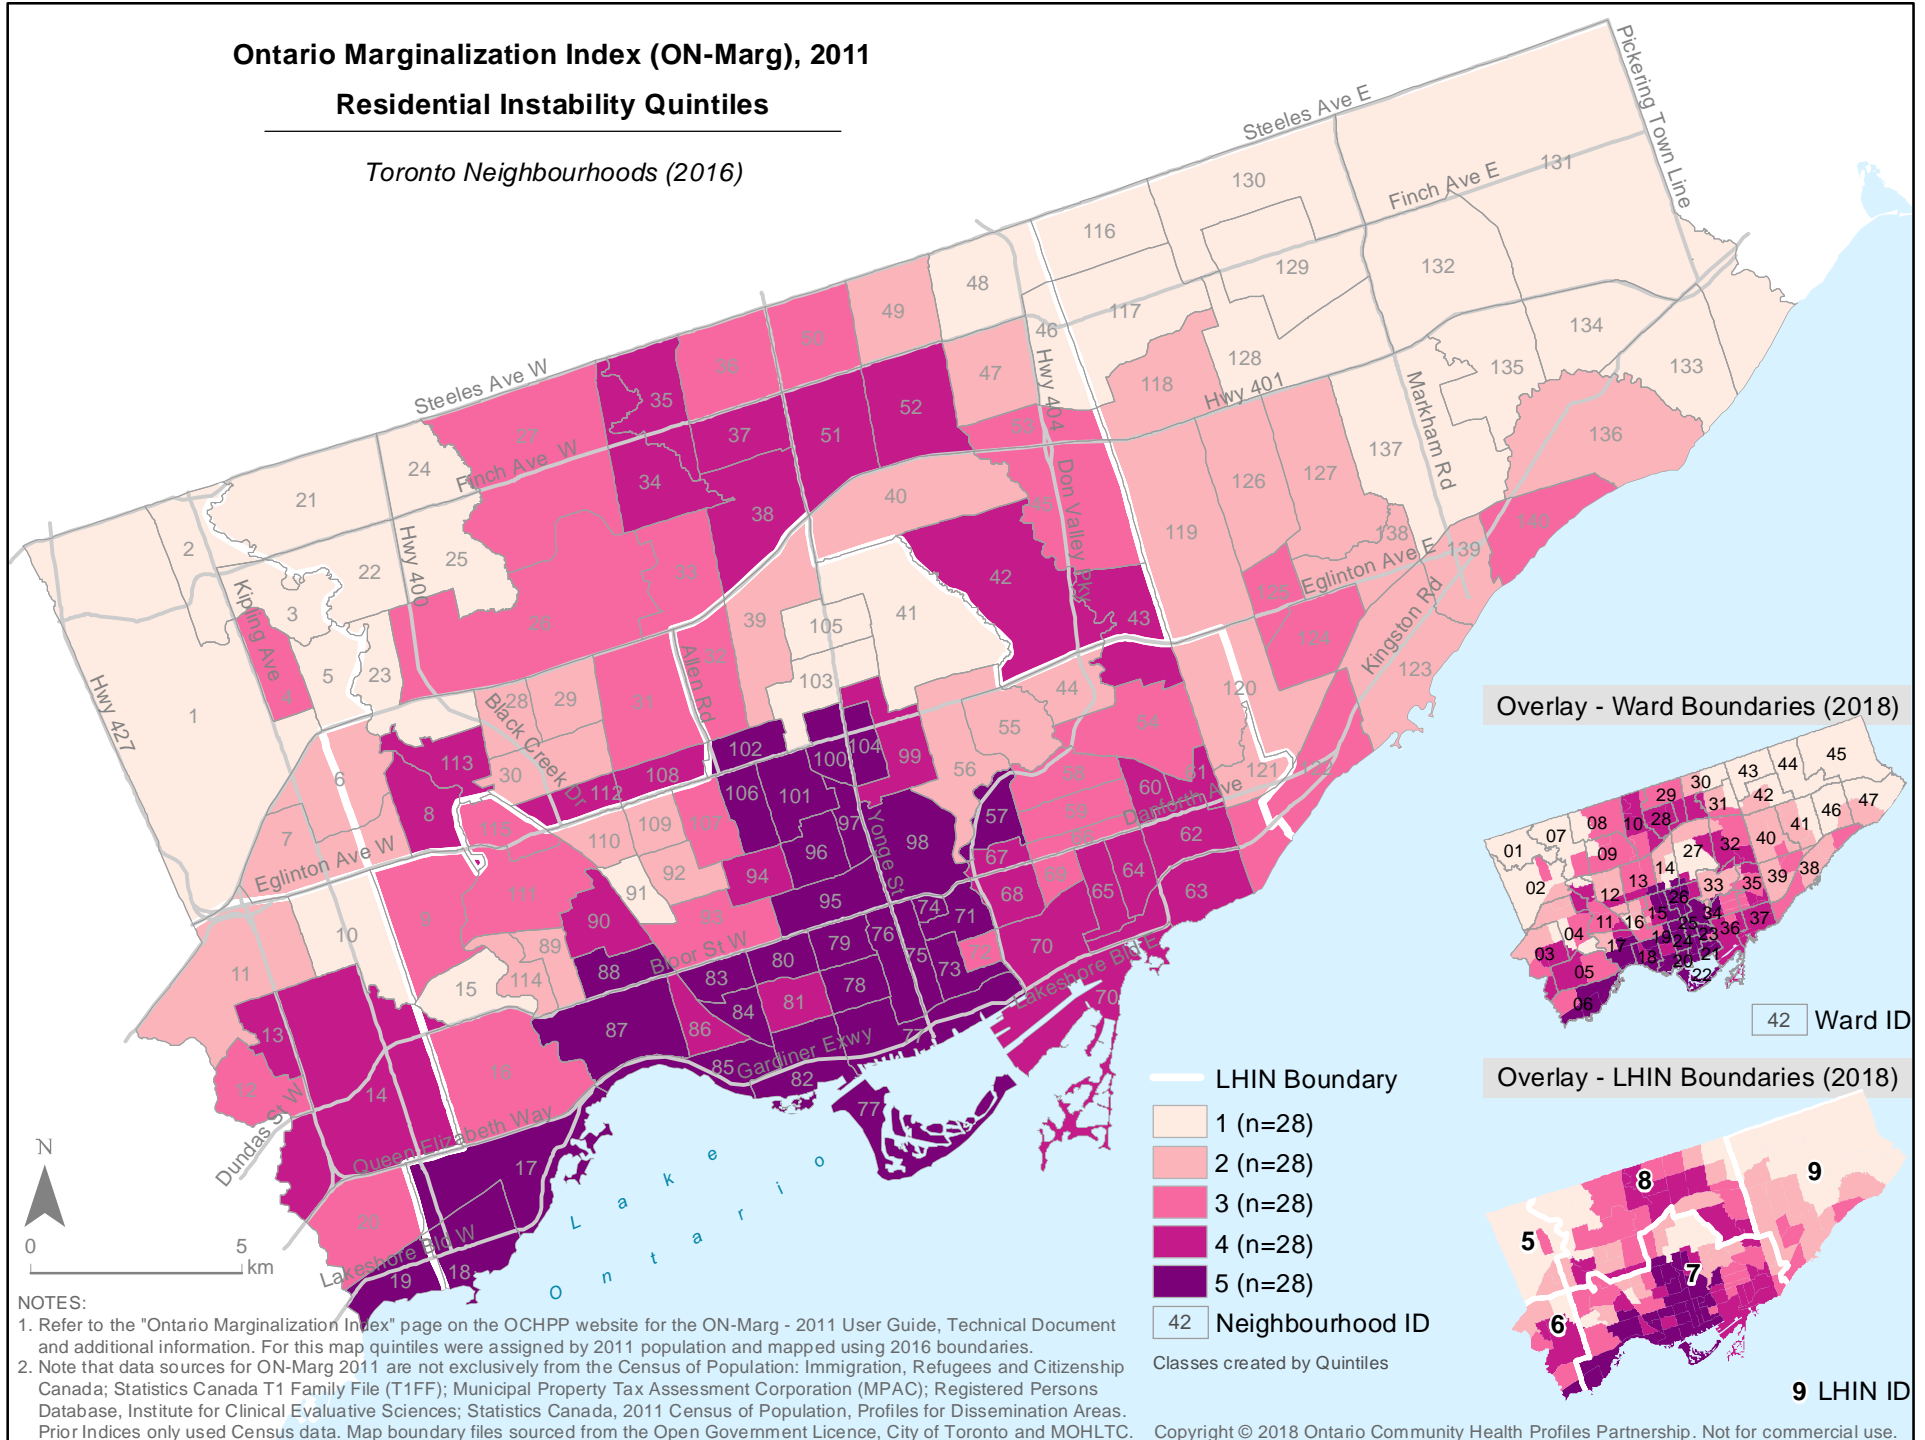

Ontario Marginalization Index (ON-Marg), 2011

Residential Instability Quintiles

Toronto Neighbourhoods (2016)

NOTES:

1. Refer to the "Ontario Marginalization Index" page on the OCHPP website for the ON-Marg - 2011 User Guide, Technical Document and additional information. For this map quintiles were assigned by 2011 population and mapped using 2016 boundaries.
2. Note that data sources for ON-Marg 2011 are not exclusively from the Census of Population: Immigration, Refugees and Citizenship Canada; Statistics Canada T1 Family File (T1FF); Municipal Property Tax Assessment Corporation (MPAC); Registered Persons Database, Institute for Clinical Evaluative Sciences; Statistics Canada, 2011 Census of Population, Profiles for Dissemination Areas. Prior Indices only used Census data. Map boundary files sourced from the Open Government Licence, City of Toronto and MOHLTC.