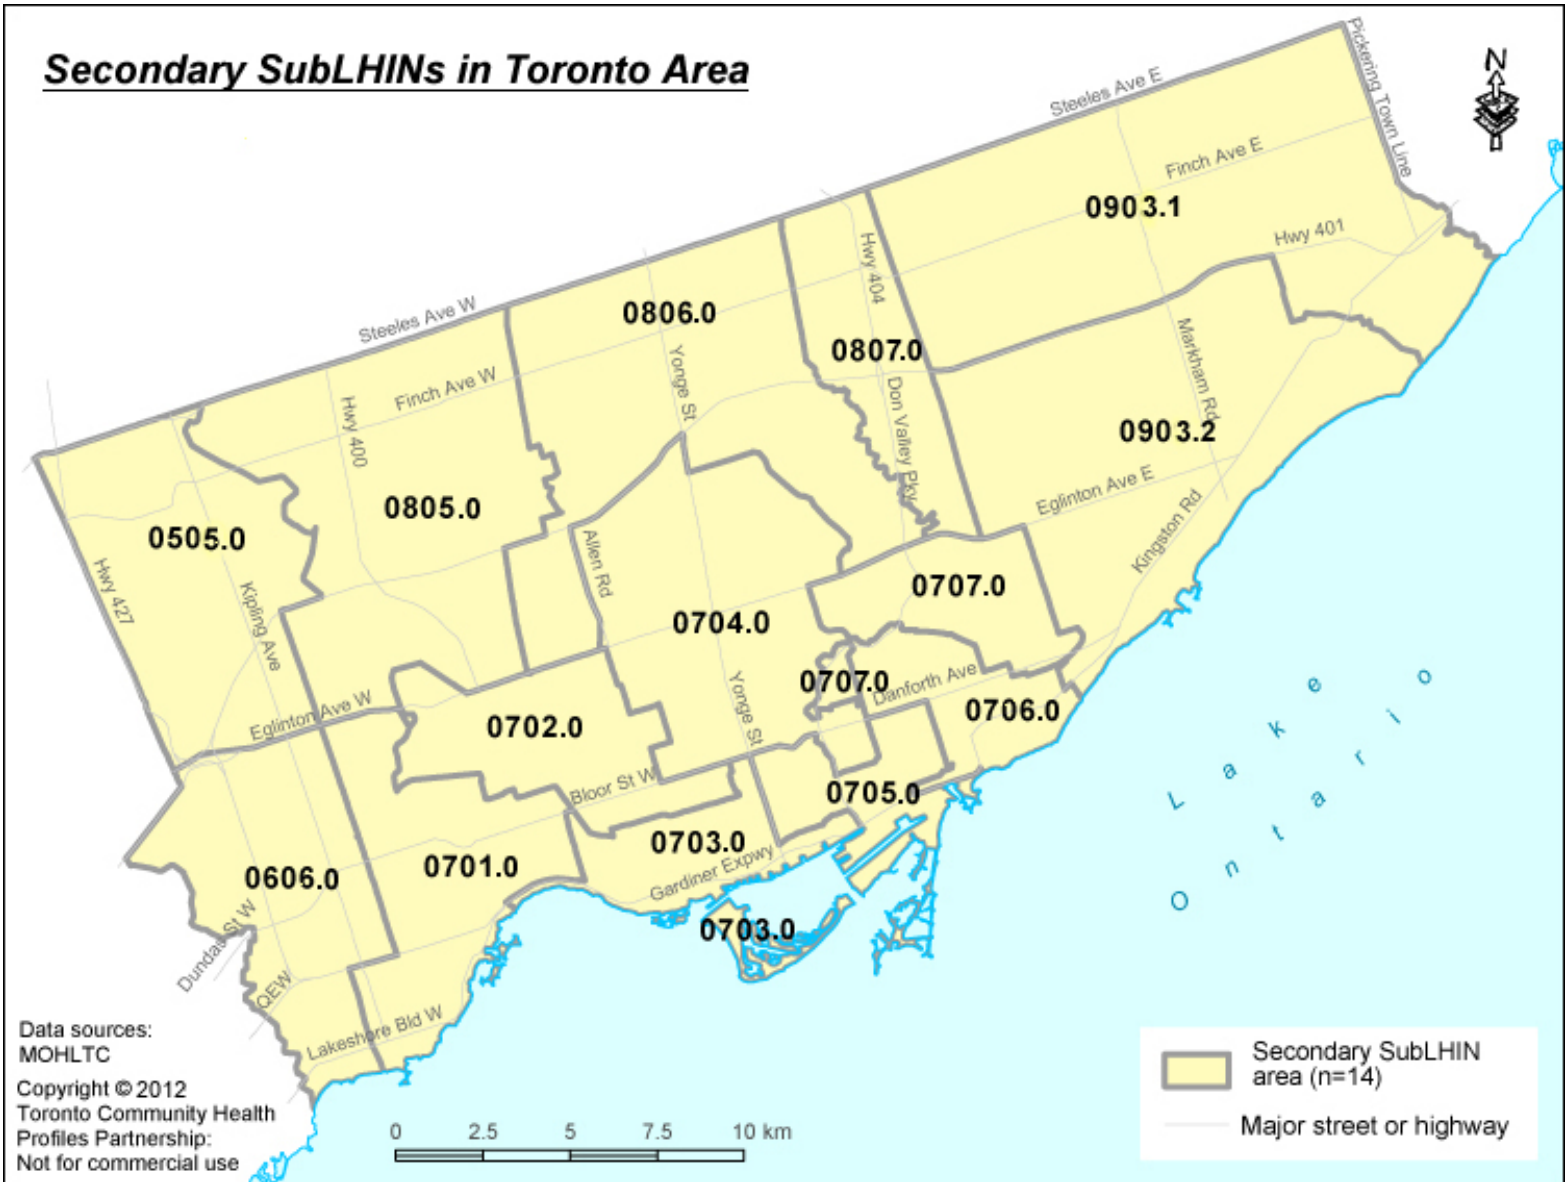

Secondary SubLHINs in Toronto Area

| Area | Name | Area | Name | Area | Name |
|--------|--------------------|--------|---|--------|---------------------------|
| 0706.0 | East | 0807.0 | North York East | 0705.0 | South East |
| 0707.0 | North East | 0805.0 | North York West | 0606.0 | South Etobicoke (Toronto) |
| 0704.0 | North Toronto | 0505.0 | Rexdale (Toronto) | 0703.0 | South West |
| 0702.0 | North West | 0903.1 | Scarborough Agincourt - Rouge | 0701.0 | West |
| 0806.0 | North York Central | 0903.2 | Scarborough Cliffs - Scarborough Centre | | |