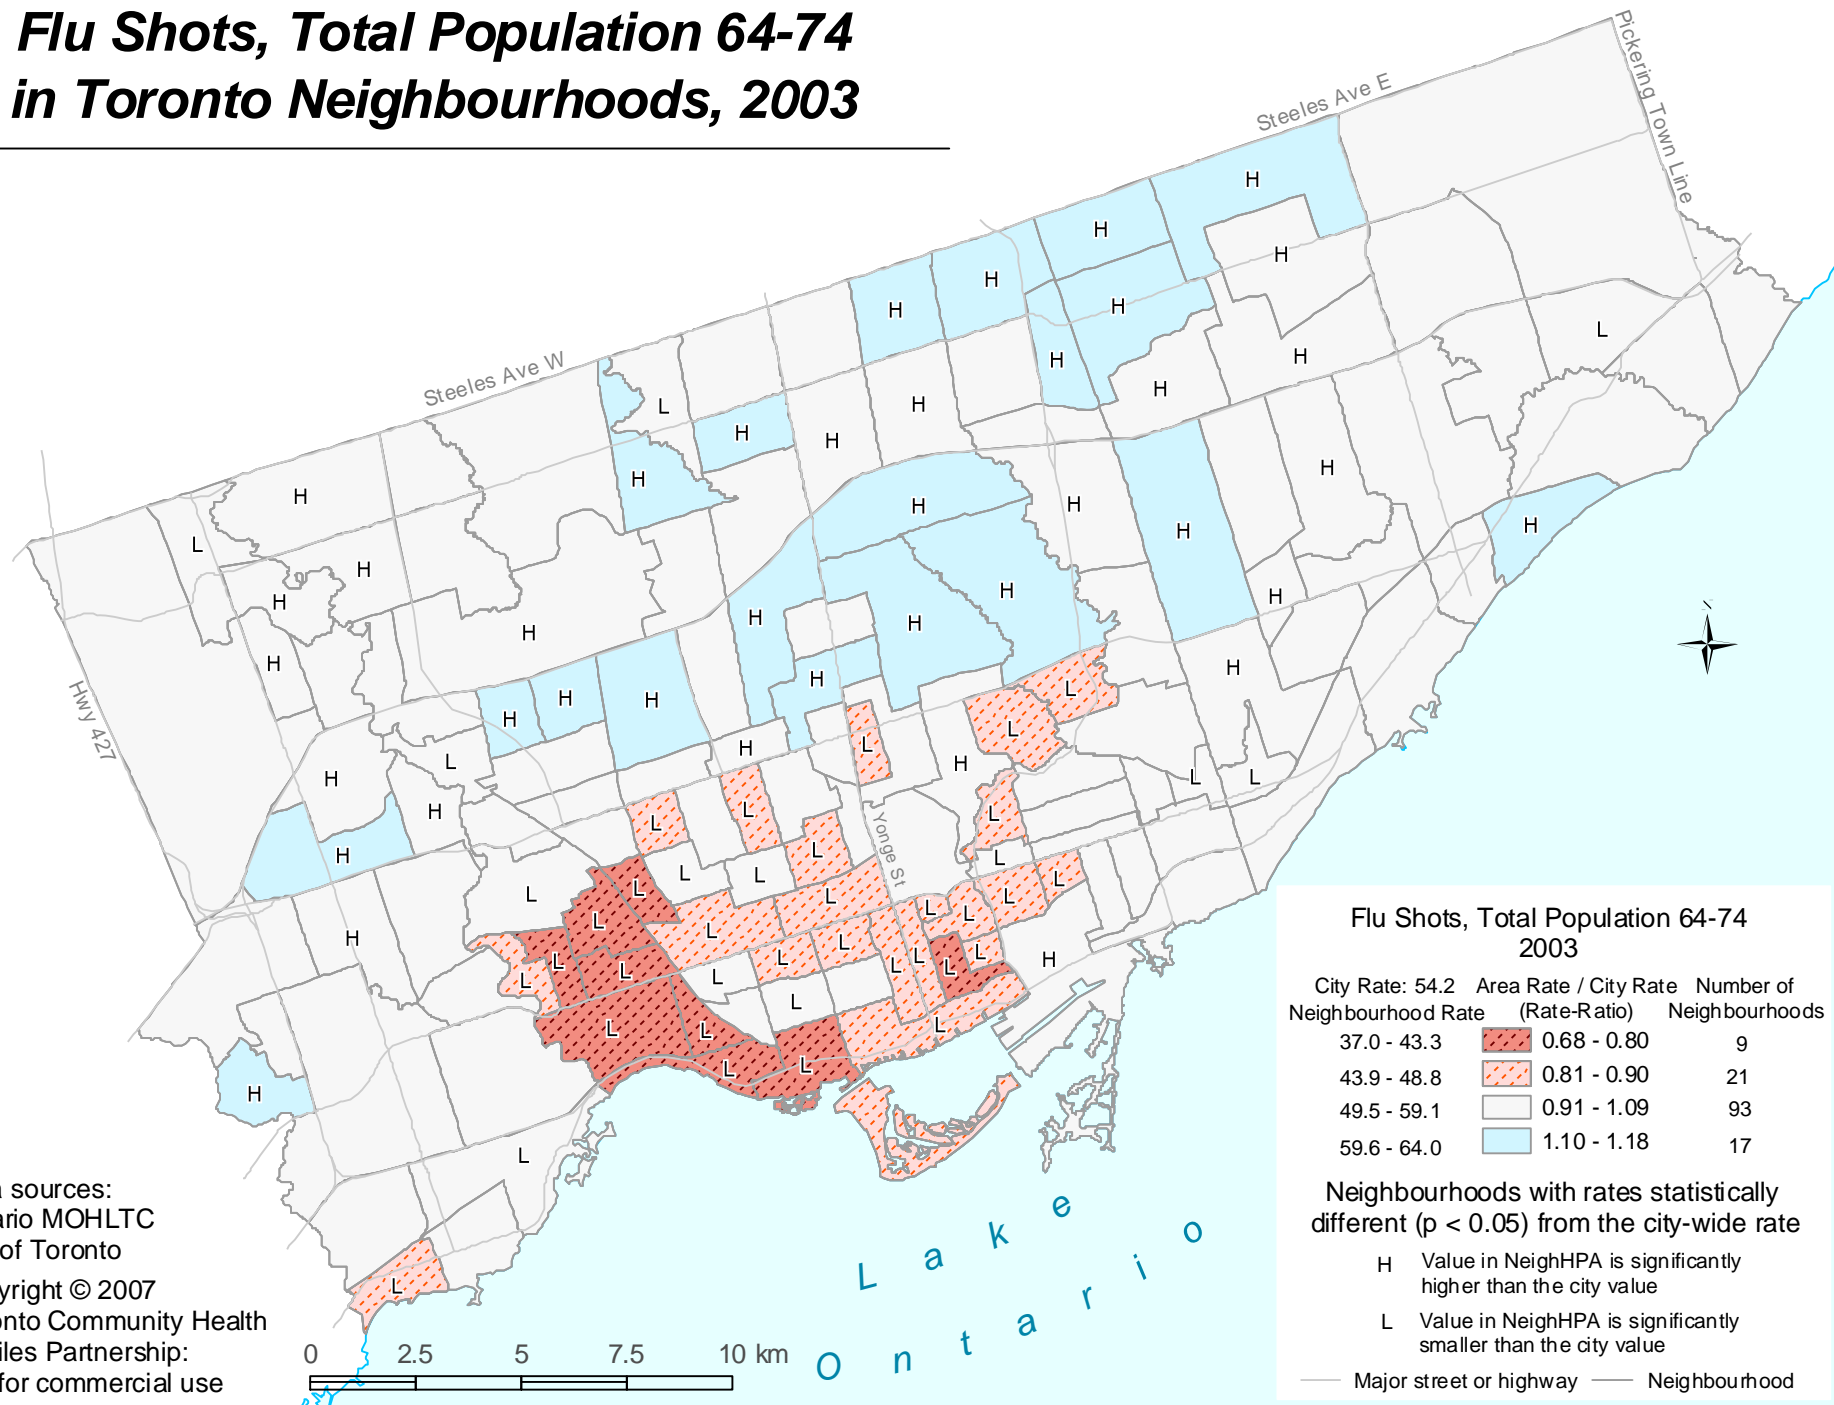

Flu Shots, Total Population 64-74 in Toronto Neighbourhoods, 2003

Data sources:
Ontario MOHLTC
City of Toronto
Copyright © 2007
Toronto Community Health
Profiles Partnership:
Not for commercial use

L a k e r i o
O n t a r i o