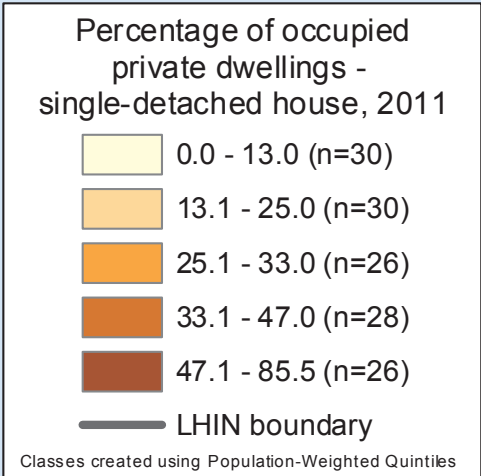

Type Of Dwellings: Single-Detached Houses, 2011

Toronto Neighbourhoods

Data source:
Statistics Canada, 2011
Copyright © 2013
Toronto Community Health Profiles
Partnership: Not for commercial use

L a k e
O n t a r i o