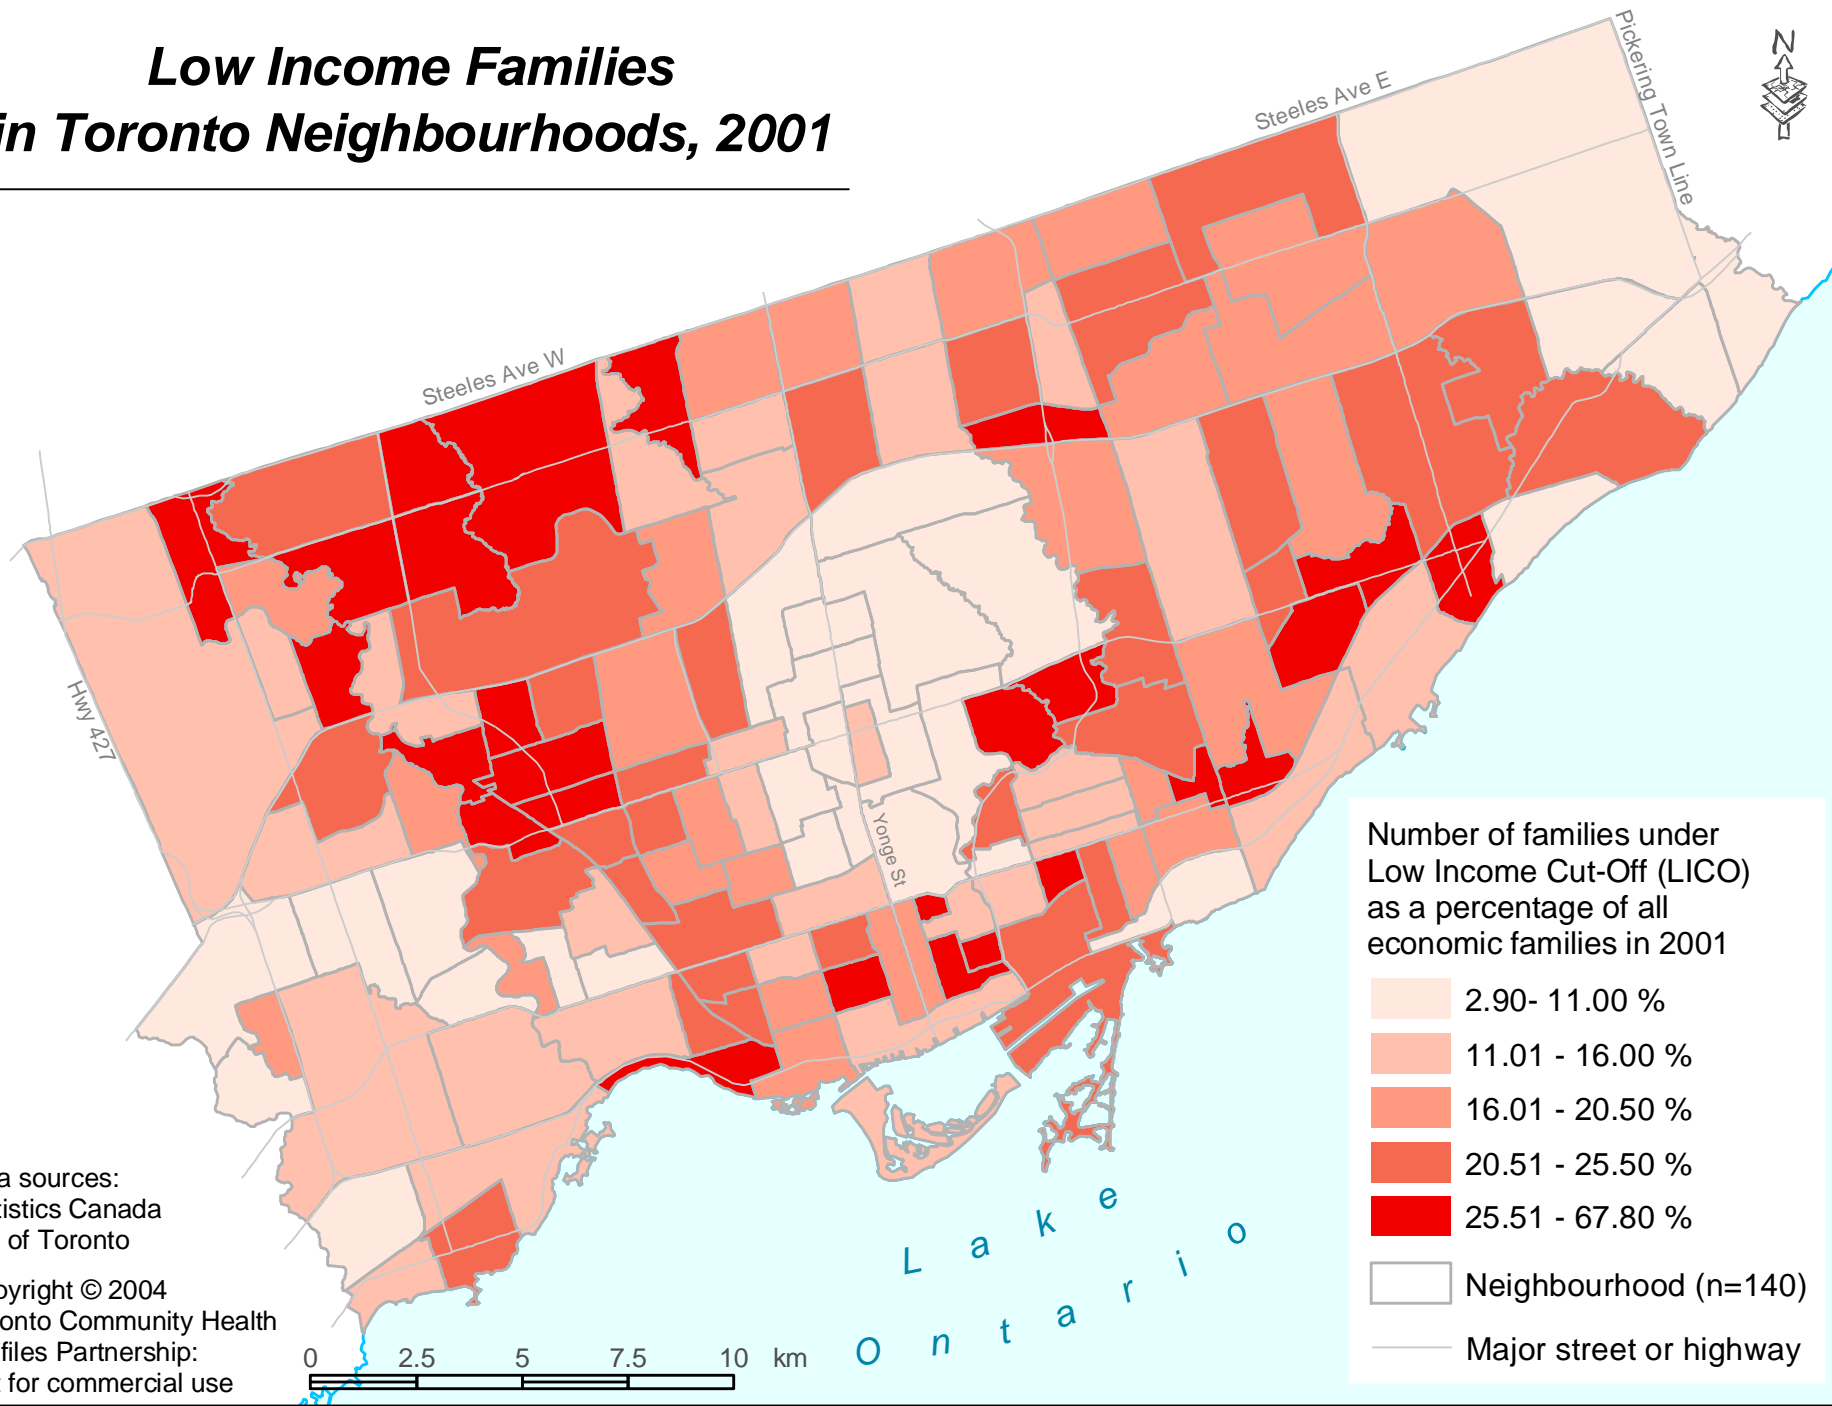

Low Income Families in Toronto Neighbourhoods, 2001

Data sources:
Statistics Canada
City of Toronto

Copyright © 2004
Toronto Community Health
Profiles Partnership:
Not for commercial use

0 2.5 5 7.5 10 km

L a k e
O n t a r i o