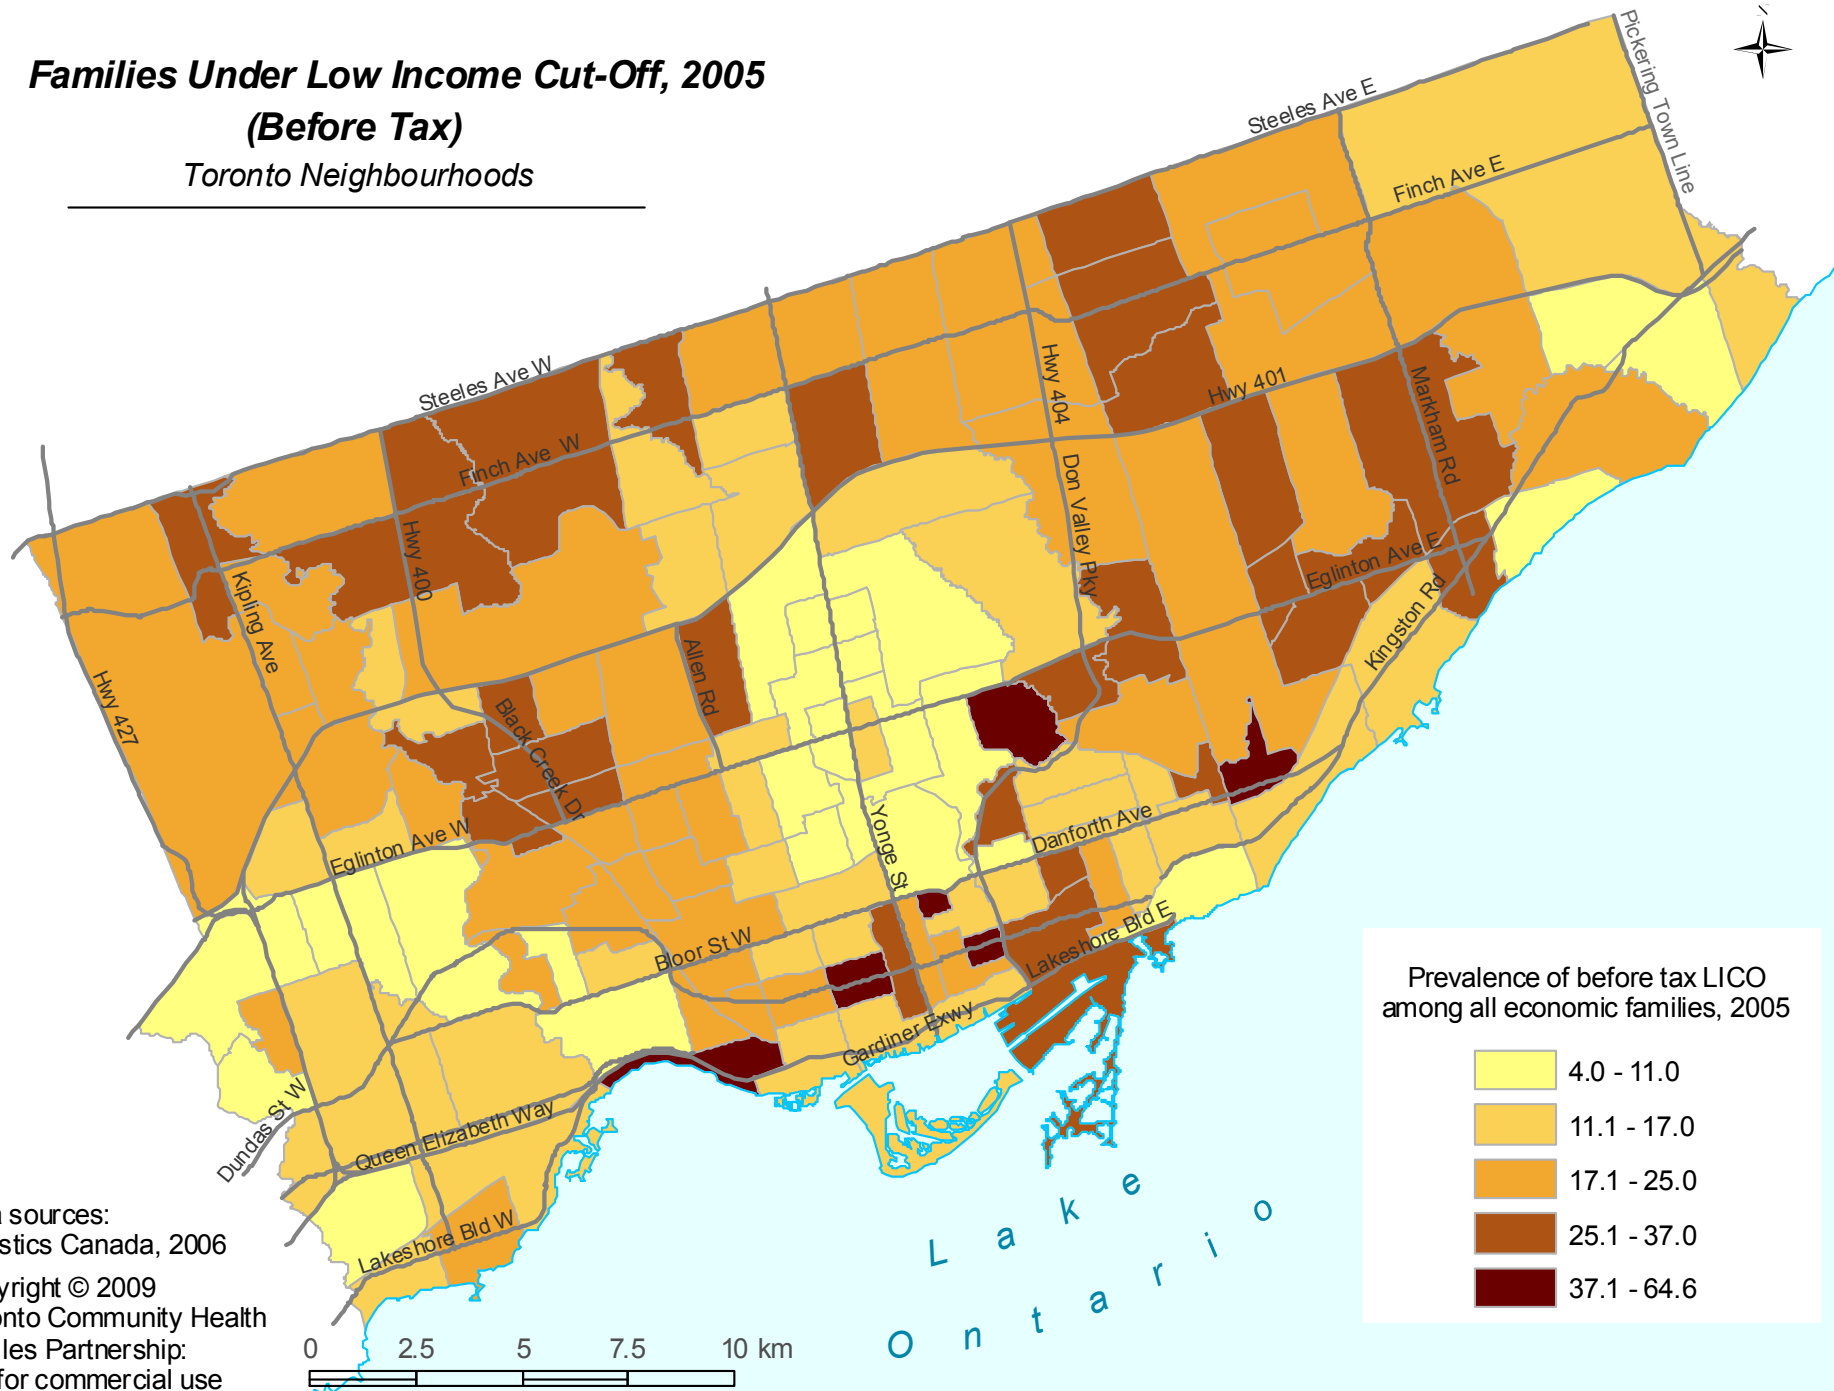

# Families Under Low Income Cut-Off, 2005 (Before Tax)

Toronto Neighbourhoods

Data sources:  
Statistics Canada, 2006

Copyright © 2009  
Toronto Community Health  
Profiles Partnership:  
Not for commercial use