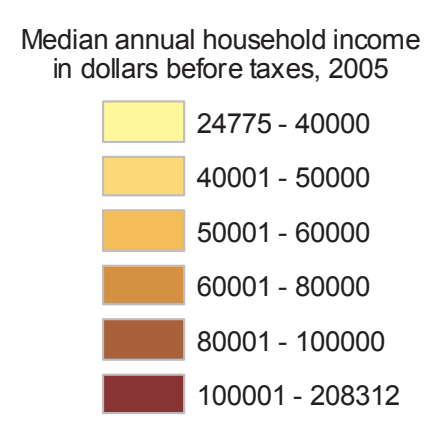

Median Household Income Before Taxes, 2005

Toronto Neighbourhoods

Data sources:
Statistics Canada, 2006

Copyright © 2009
Toronto Community Health
Profiles Partnership:
Not for commercial use

L a k e
O n t a r i o