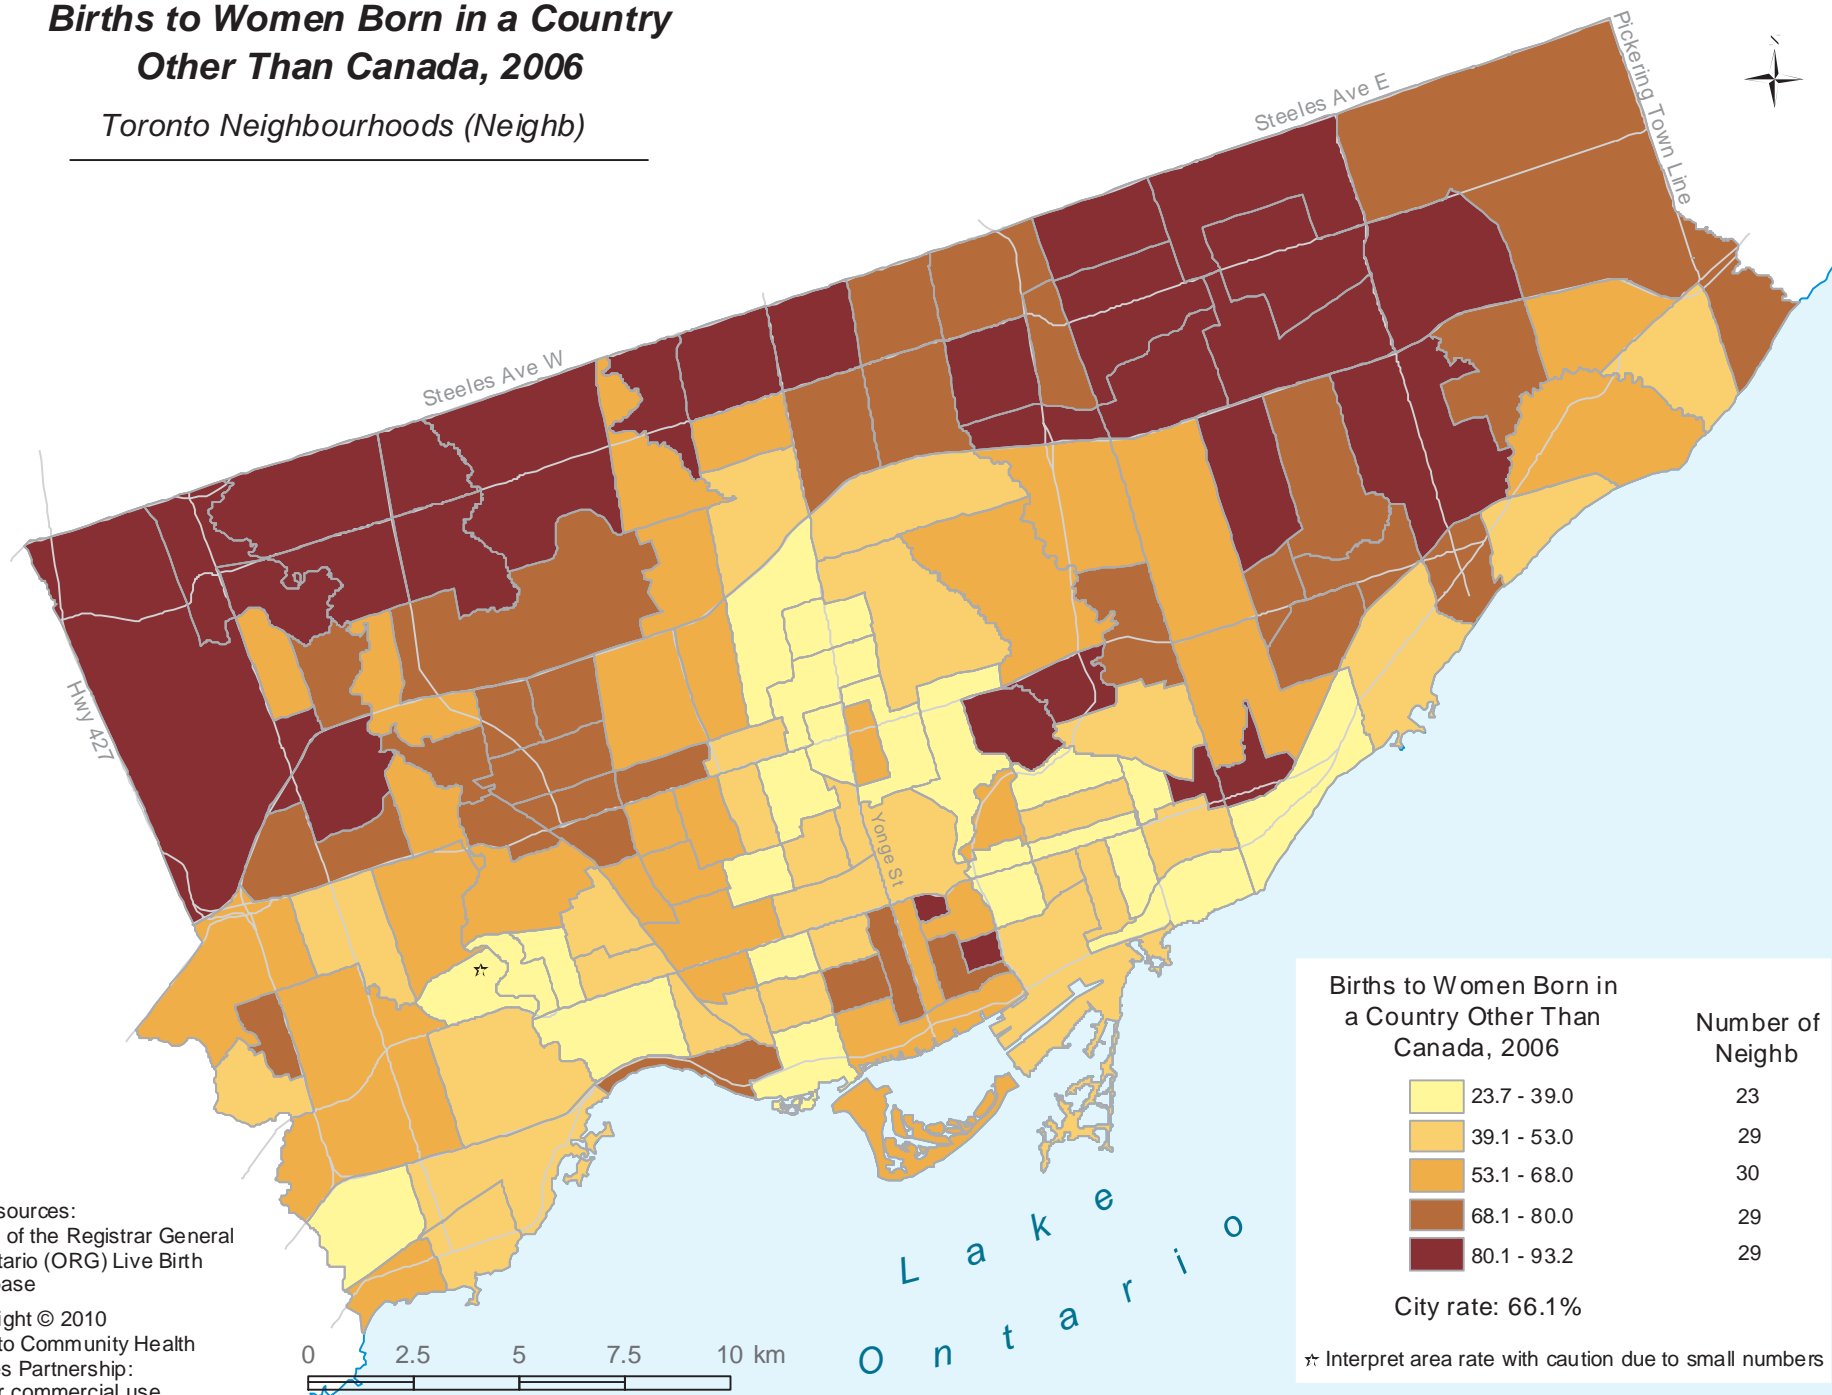

Births to Women Born in a Country Other Than Canada, 2006

Toronto Neighbourhoods (Neighb)

Data sources:
Office of the Registrar General
of Ontario (ORG) Live Birth
Database

Copyright © 2010
Toronto Community Health
Profiles Partnership:
Not for commercial use

0 2.5 5 7.5 10 km

L a k e
O n t a r i o