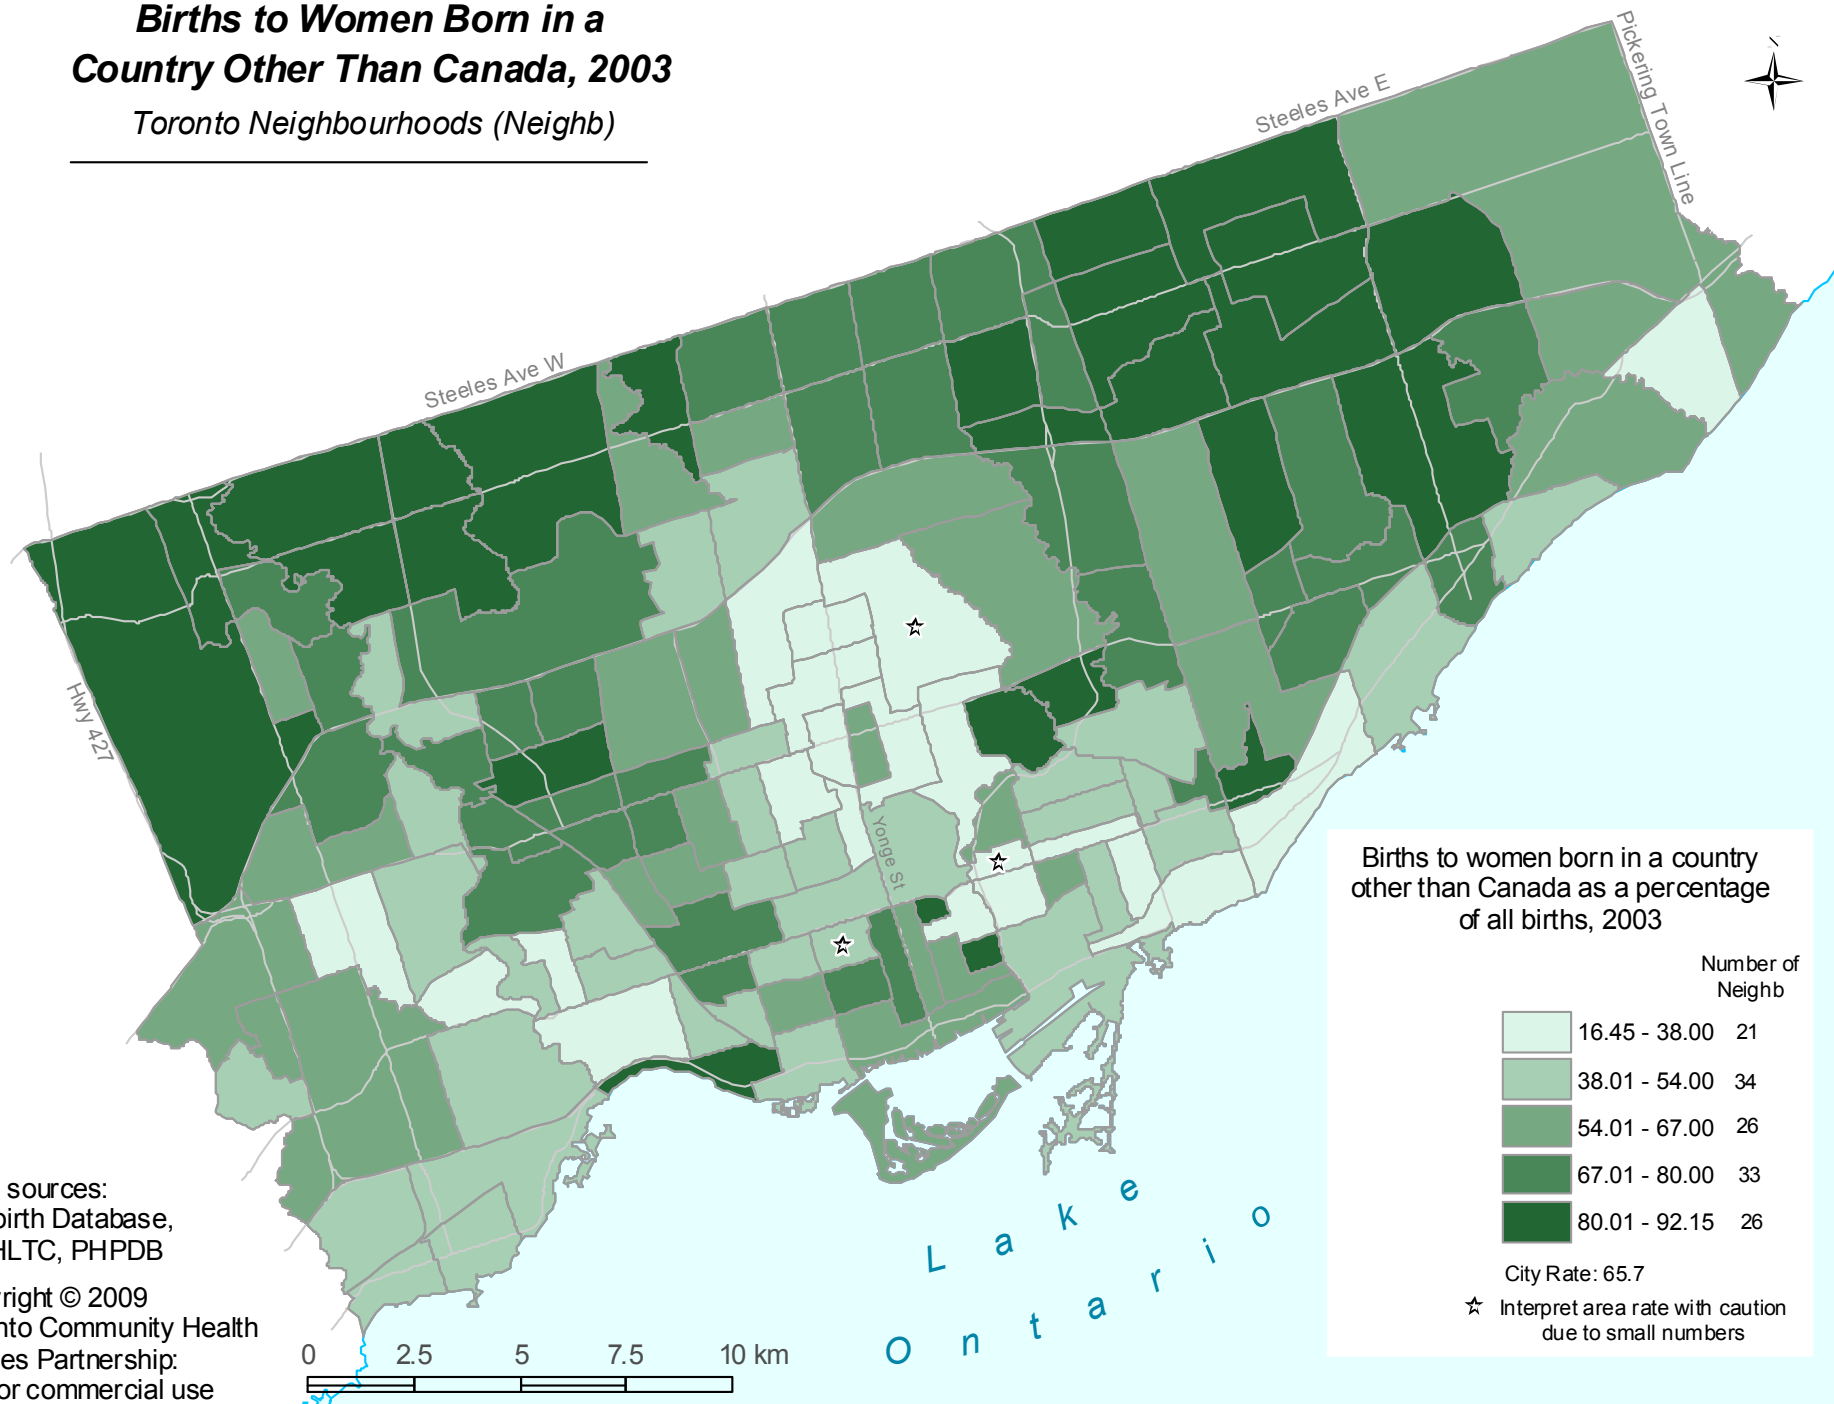

# ***Births to Women Born in a Country Other Than Canada, 2003***

*Toronto Neighbourhoods (Neighb)*

**Births to women born in a country other than Canada as a percentage of all births, 2003**

| Color          | Rate Range (%) | Number of Neighb |
|----------------|----------------|------------------|
| Lightest Green | 16.45 - 38.00  | 21               |
| Light Green    | 38.01 - 54.00  | 34               |
| Medium Green   | 54.01 - 67.00  | 26               |
| Dark Green     | 67.01 - 80.00  | 33               |
| Darkest Green  | 80.01 - 92.15  | 26               |

City Rate: 65.7

☆ Interpret area rate with caution due to small numbers

Data sources:  
Livebirth Database,  
MOHLTC, PHPDB

Copyright © 2009  
Toronto Community Health  
Profiles Partnership:  
Not for commercial use

L a k e  
O n t a r i o