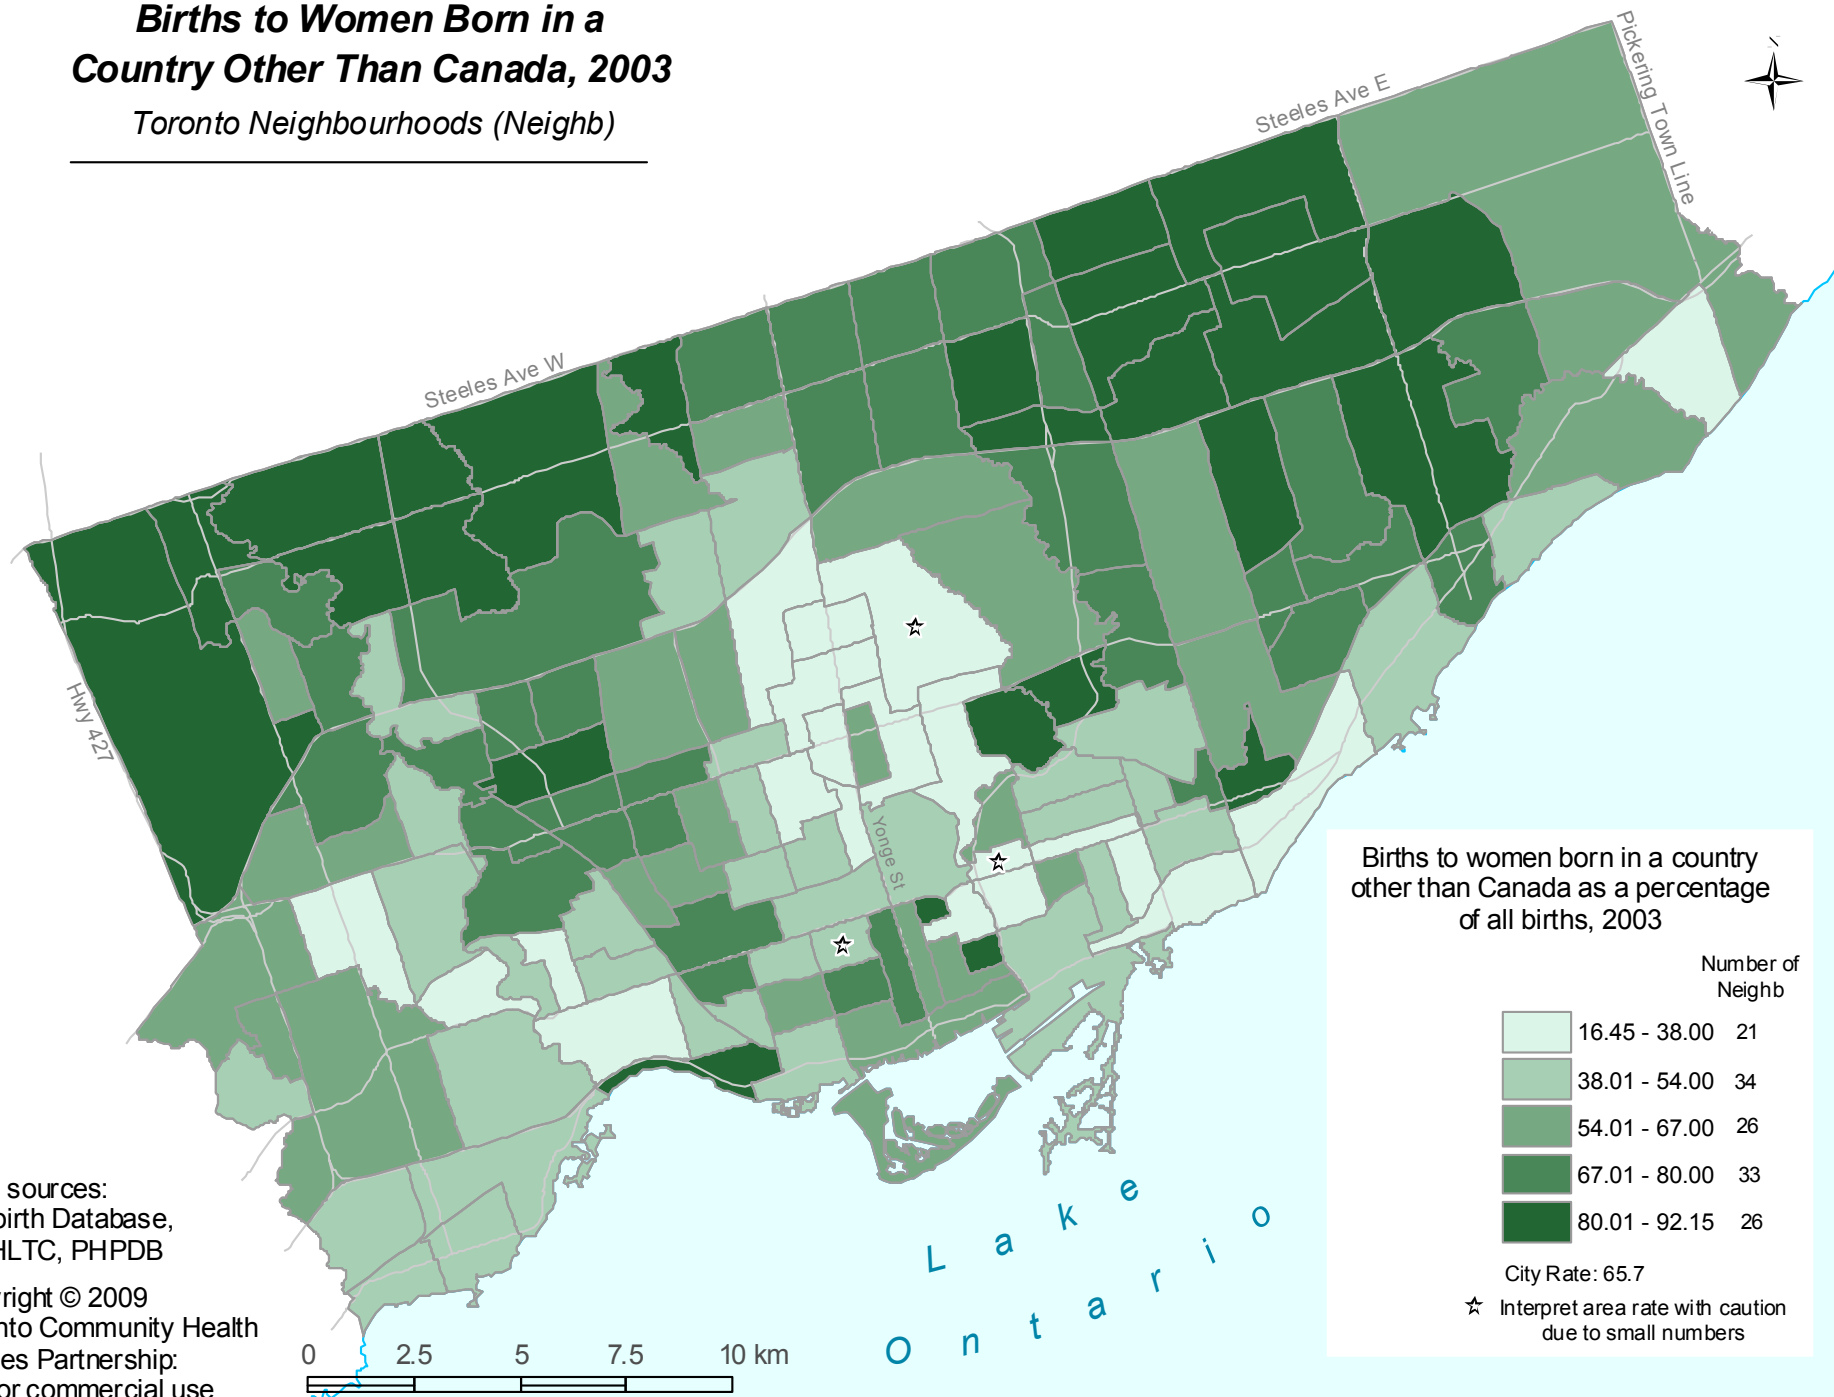

Births to Women Born in a Country Other Than Canada, 2003

Toronto Neighbourhoods (Neighb)

Births to women born in a country other than Canada as a percentage of all births, 2003

Number of Neighb	
16.45 - 38.00	21
38.01 - 54.00	34
54.01 - 67.00	26
67.01 - 80.00	33
80.01 - 92.15	26

City Rate: 65.7

☆ Interpret area rate with caution due to small numbers

Data sources:
Livebirth Database,
MOHLTC, PHPDB

Copyright © 2009
Toronto Community Health
Profiles Partnership:
Not for commercial use