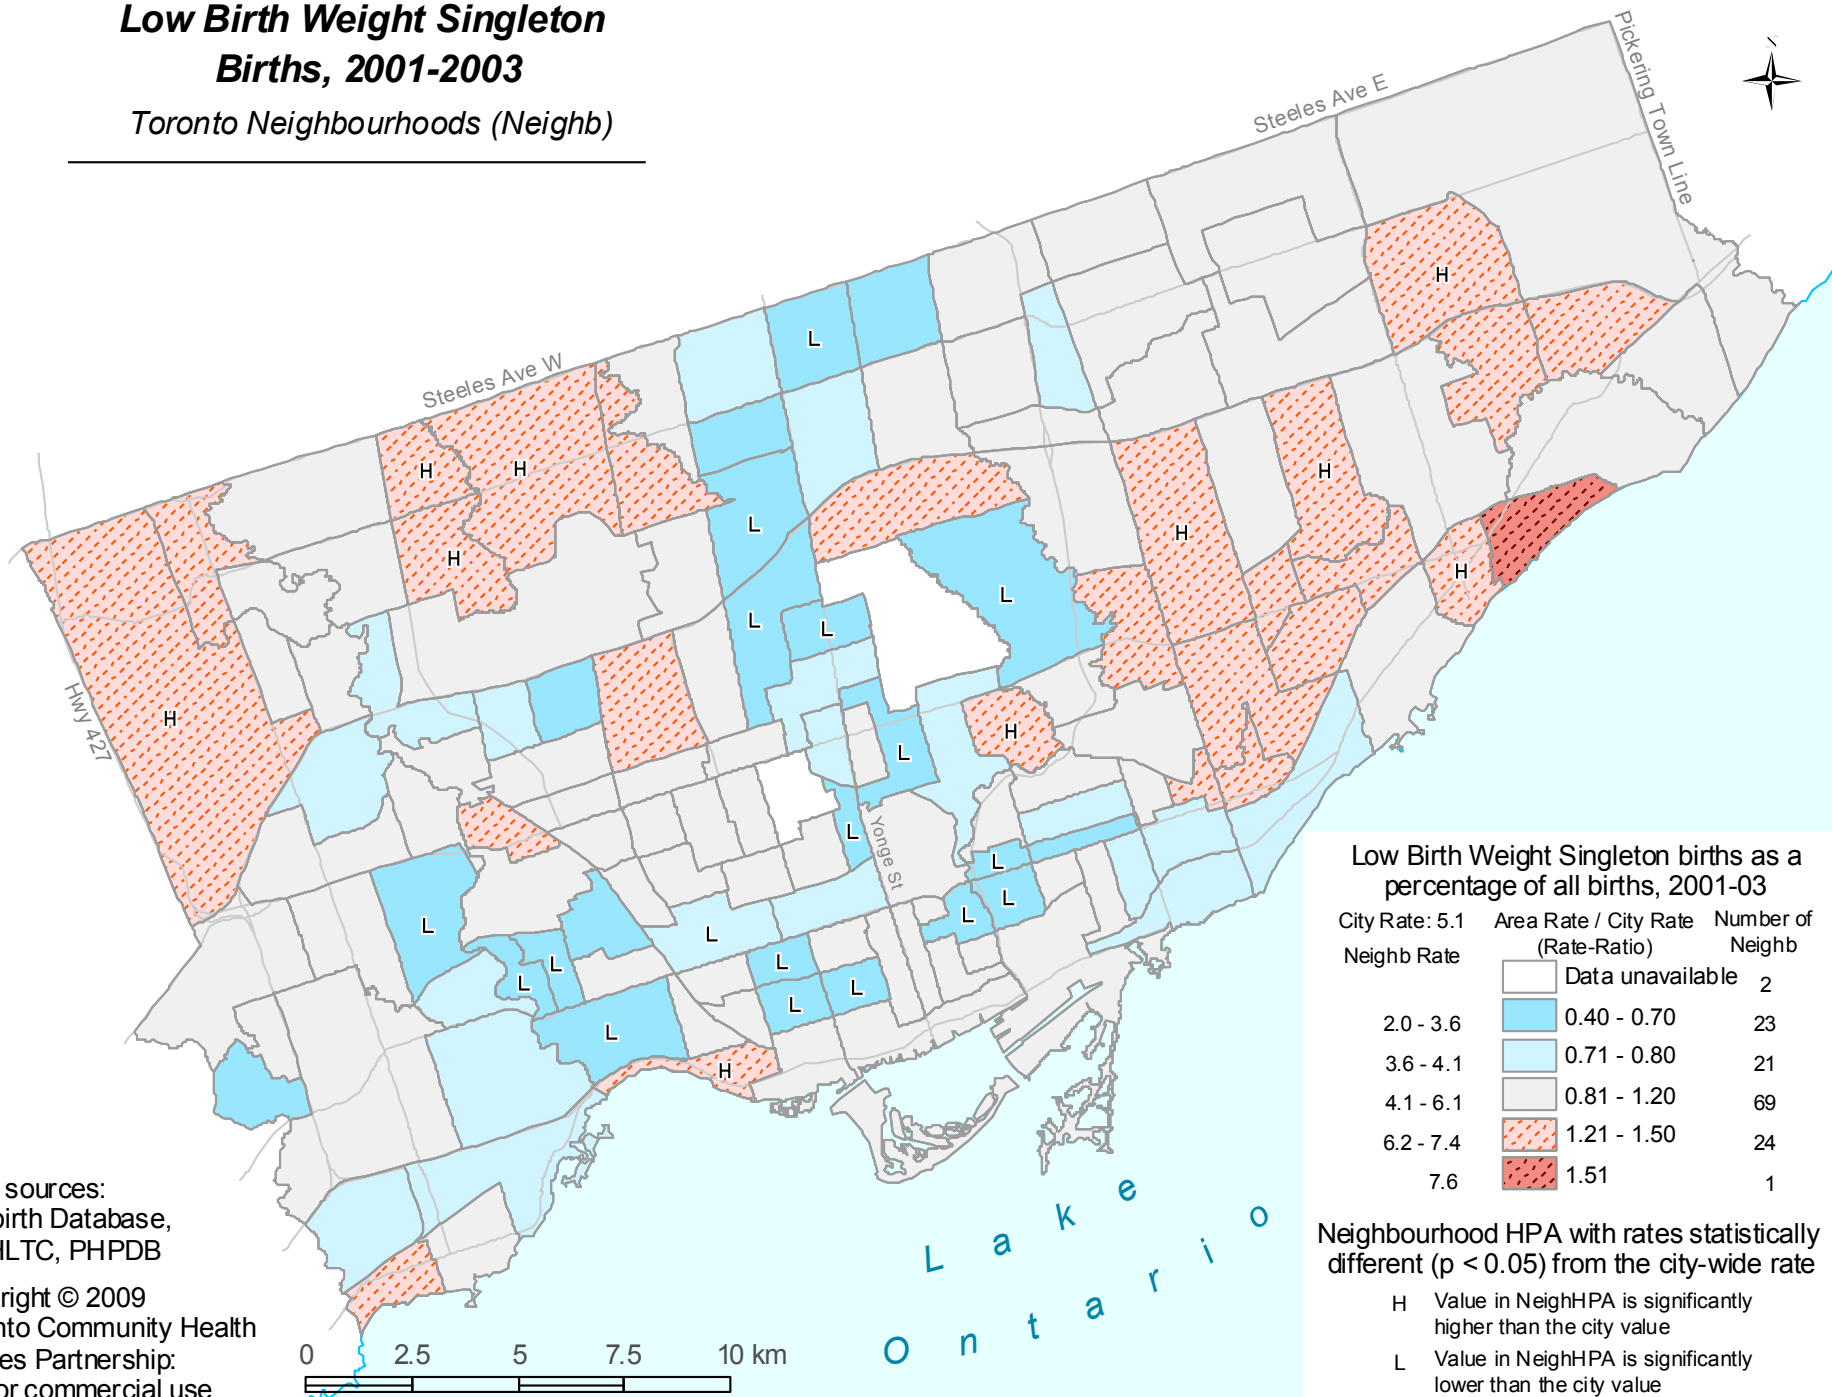

Low Birth Weight Singleton Births, 2001-2003

Toronto Neighbourhoods (Neighb)

Data sources:
Livebirth Database,
MOHLTC, PHPDB

Copyright © 2009
Toronto Community Health
Profiles Partnership:
Not for commercial use

L a k e
O n t a r i o