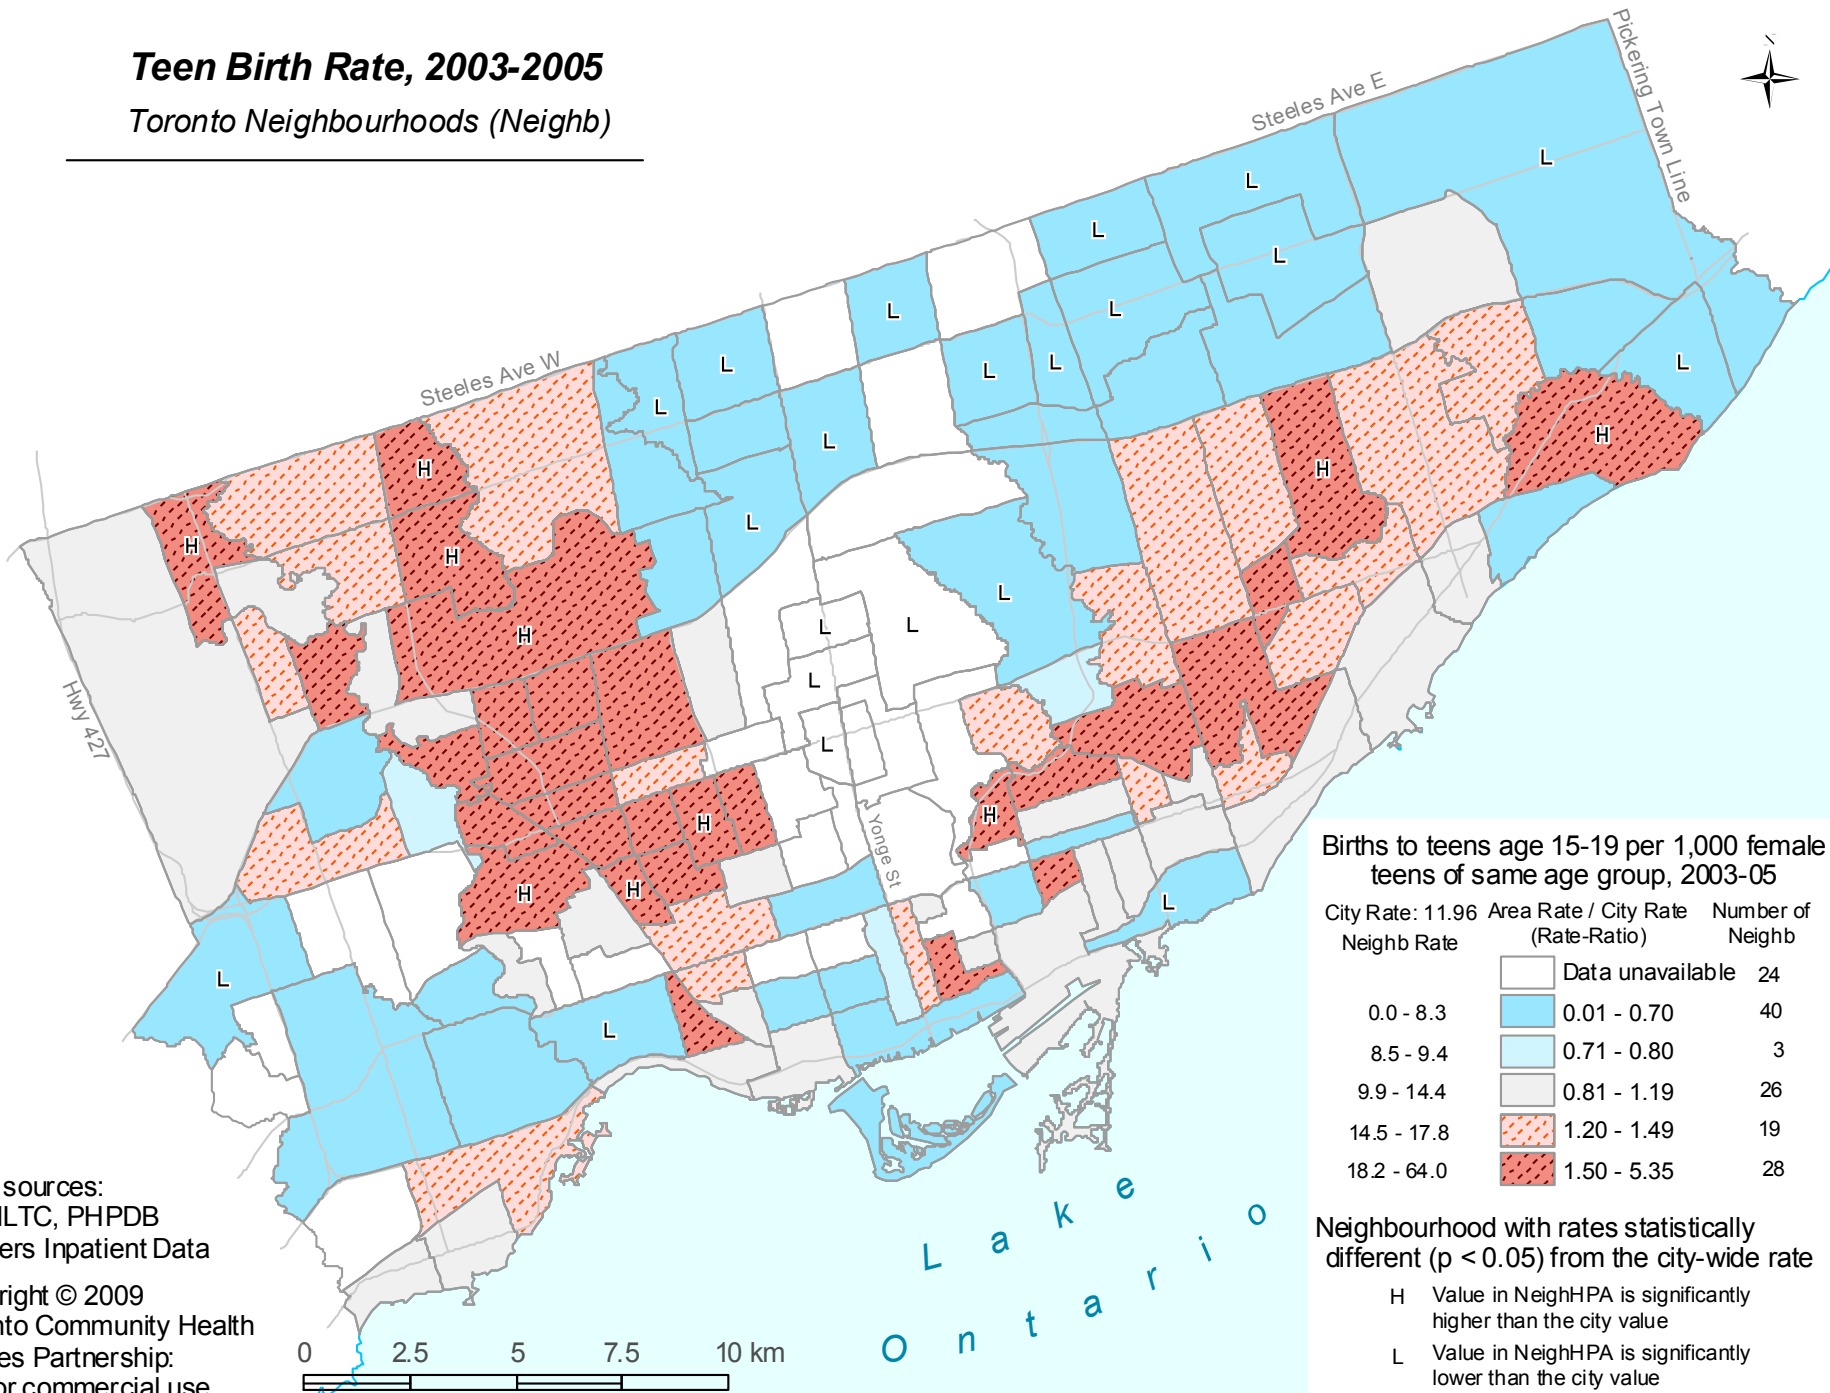

Teen Birth Rate, 2003-2005

Toronto Neighbourhoods (Neighb)

Births to teens age 15-19 per 1,000 female teens of same age group, 2003-05

City Rate: 11.96	Area Rate / City Rate (Rate-Ratio)	Number of Neighb
0.0 - 8.3	0.01 - 0.70	40
8.5 - 9.4	0.71 - 0.80	3
9.9 - 14.4	0.81 - 1.19	26
14.5 - 17.8	1.20 - 1.49	19
18.2 - 64.0	1.50 - 5.35	28

Neighbourhood with rates statistically different ($p < 0.05$) from the city-wide rate

- H Value in NeighHPA is significantly higher than the city value
- L Value in NeighHPA is significantly lower than the city value