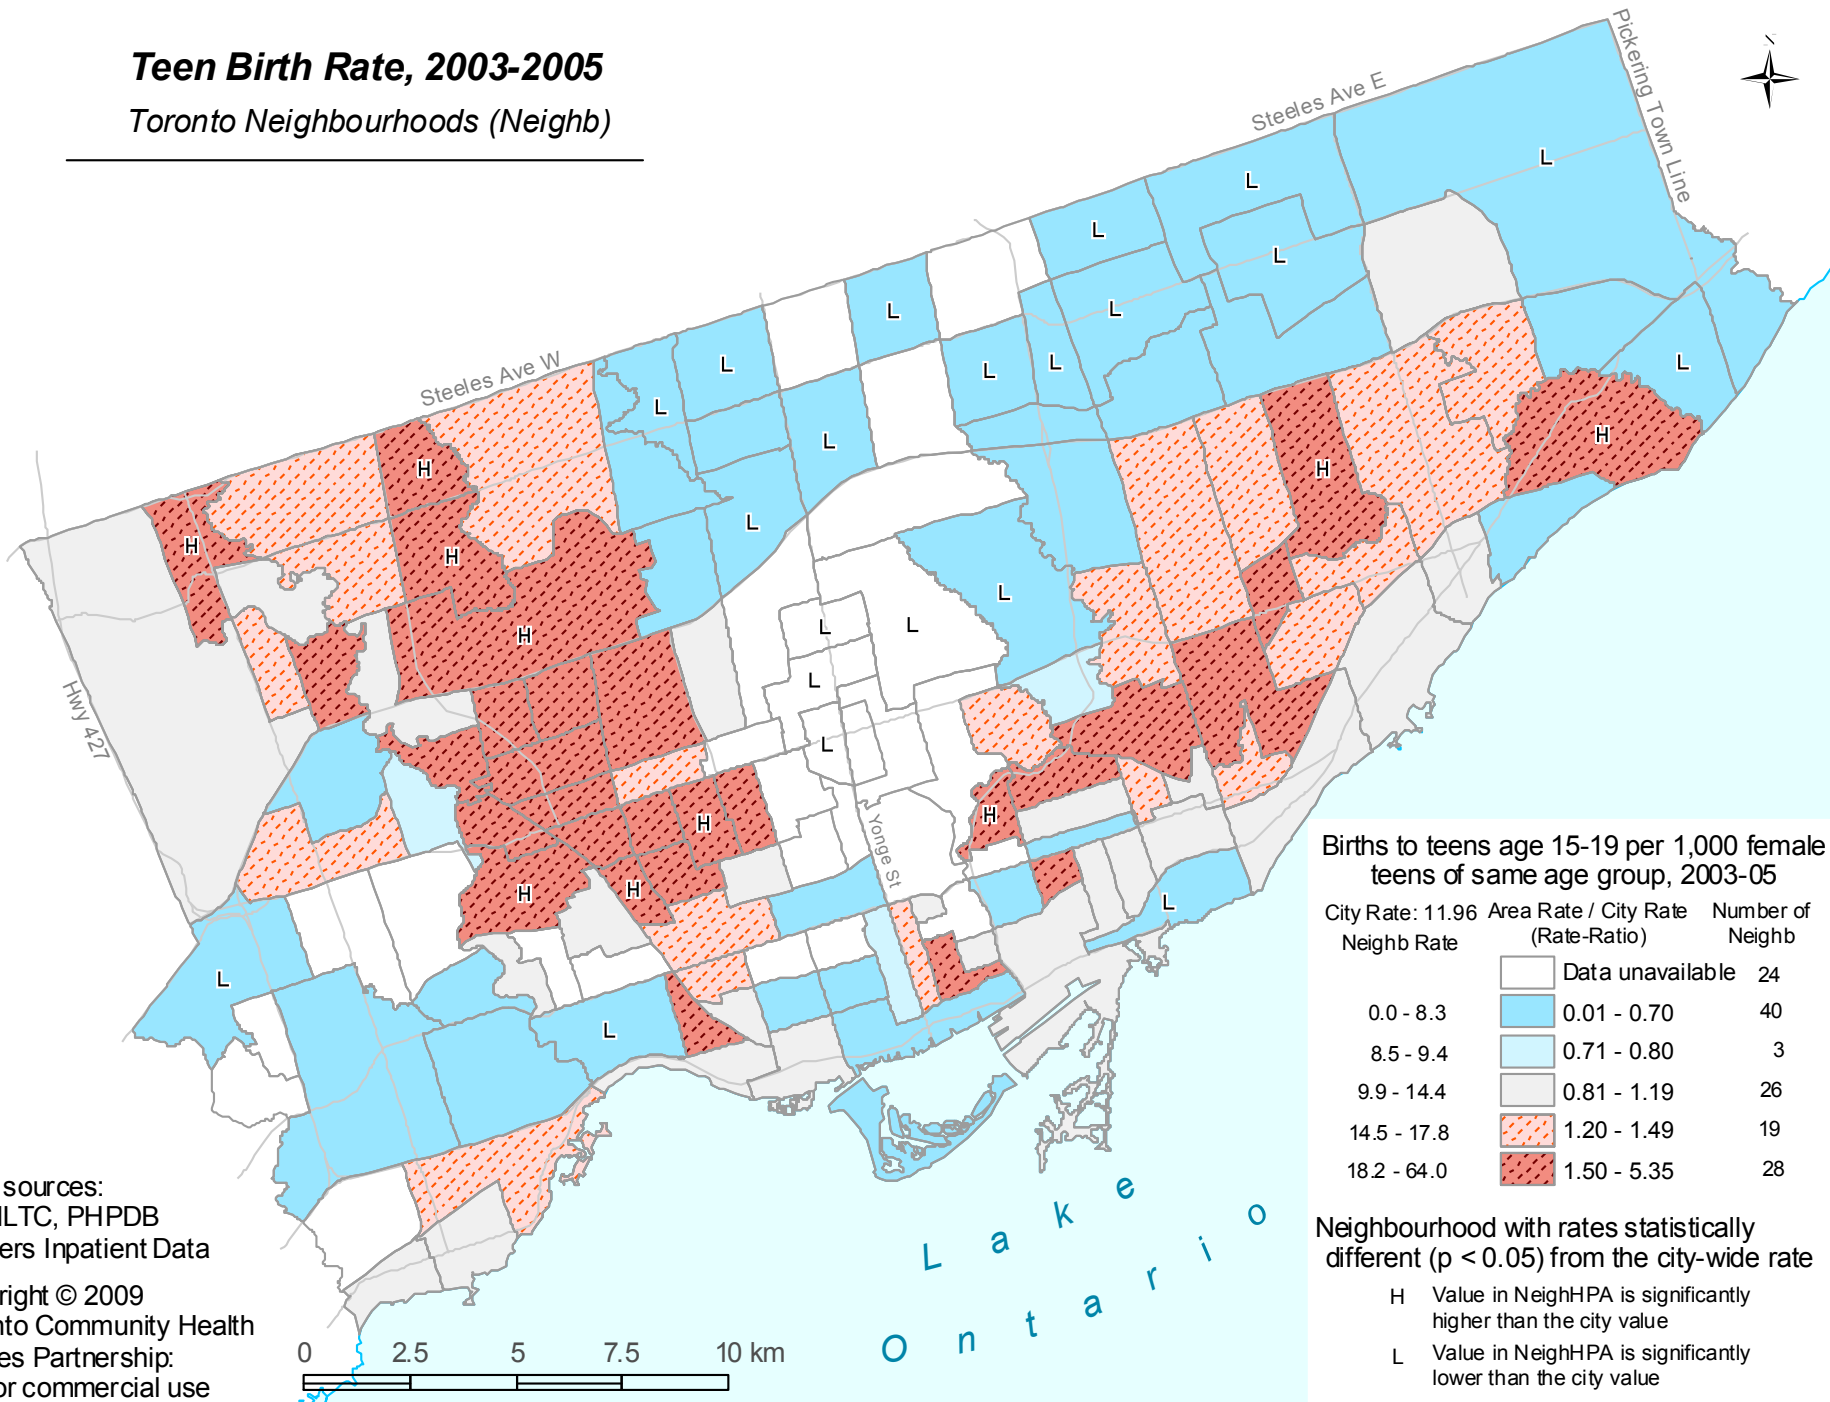

Teen Birth Rate, 2003-2005

Toronto Neighbourhoods (Neighb)

Births to teens age 15-19 per 1,000 female teens of same age group, 2003-05

City Rate: 11.96	Area Rate / City Rate (Rate-Ratio)	Number of Neighb
0.0 - 8.3	0.01 - 0.70	40
8.5 - 9.4	0.71 - 0.80	3
9.9 - 14.4	0.81 - 1.19	26
14.5 - 17.8	1.20 - 1.49	19
18.2 - 64.0	1.50 - 5.35	28

Neighbourhood with rates statistically different ($p < 0.05$) from the city-wide rate

- H Value in NeighHPA is significantly higher than the city value
- L Value in NeighHPA is significantly lower than the city value