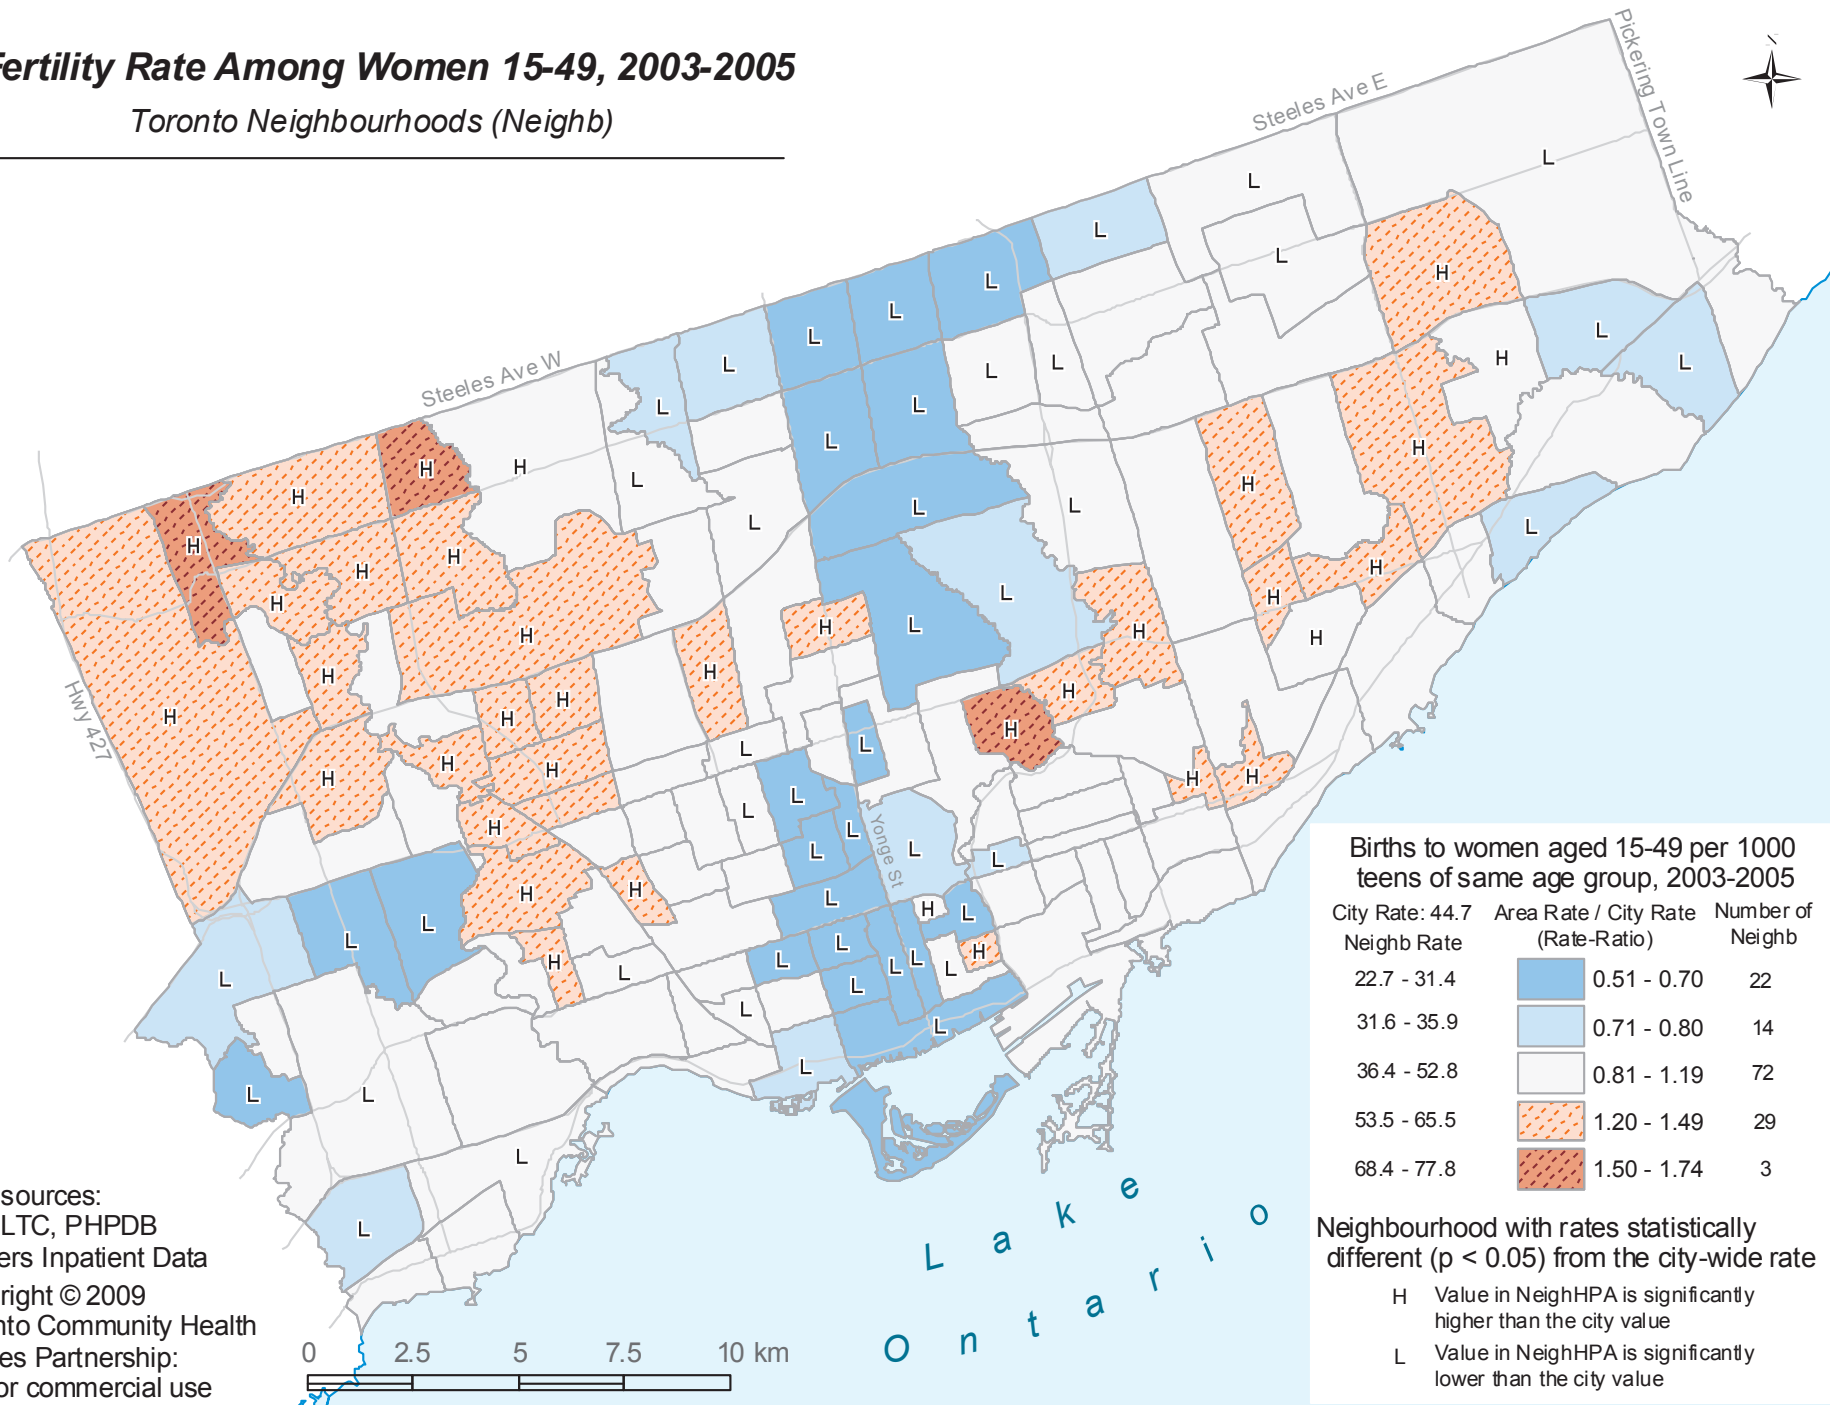

# Fertility Rate Among Women 15-49, 2003-2005

Toronto Neighbourhoods (Neighb)

Data sources:  
 MOHLTC, PHPDB  
 Mothers Inpatient Data  
 Copyright © 2009  
 Toronto Community Health  
 Profiles Partnership:  
 Not for commercial use