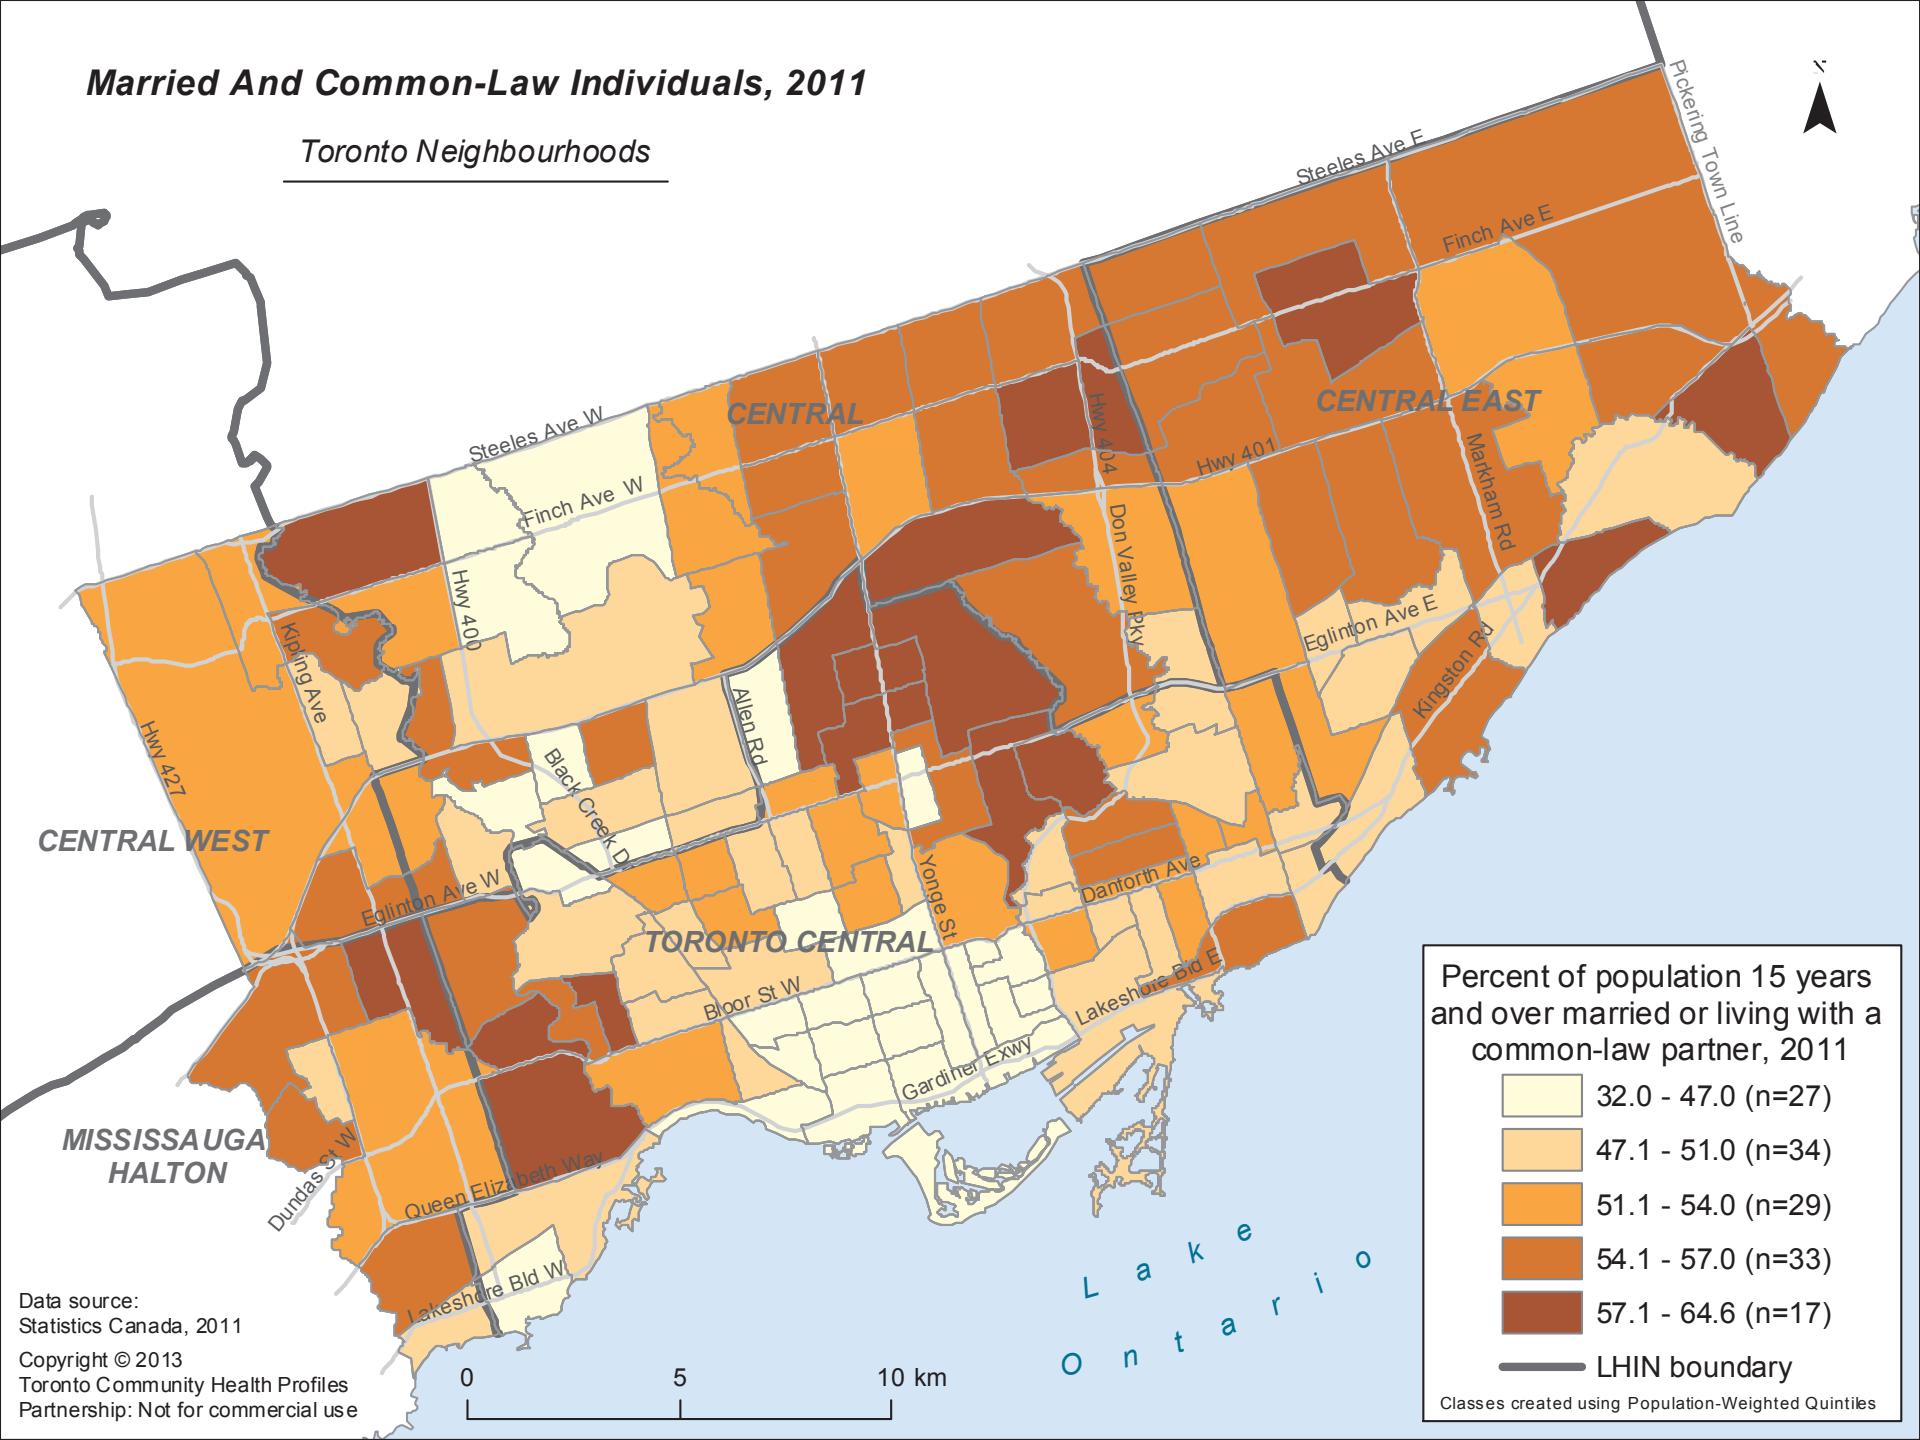

Married And Common-Law Individuals, 2011

Toronto Neighbourhoods

Data source:
Statistics Canada, 2011
Copyright © 2013
Toronto Community Health Profiles
Partnership: Not for commercial use

0 5 10 km

L a k e
O n t a r i o