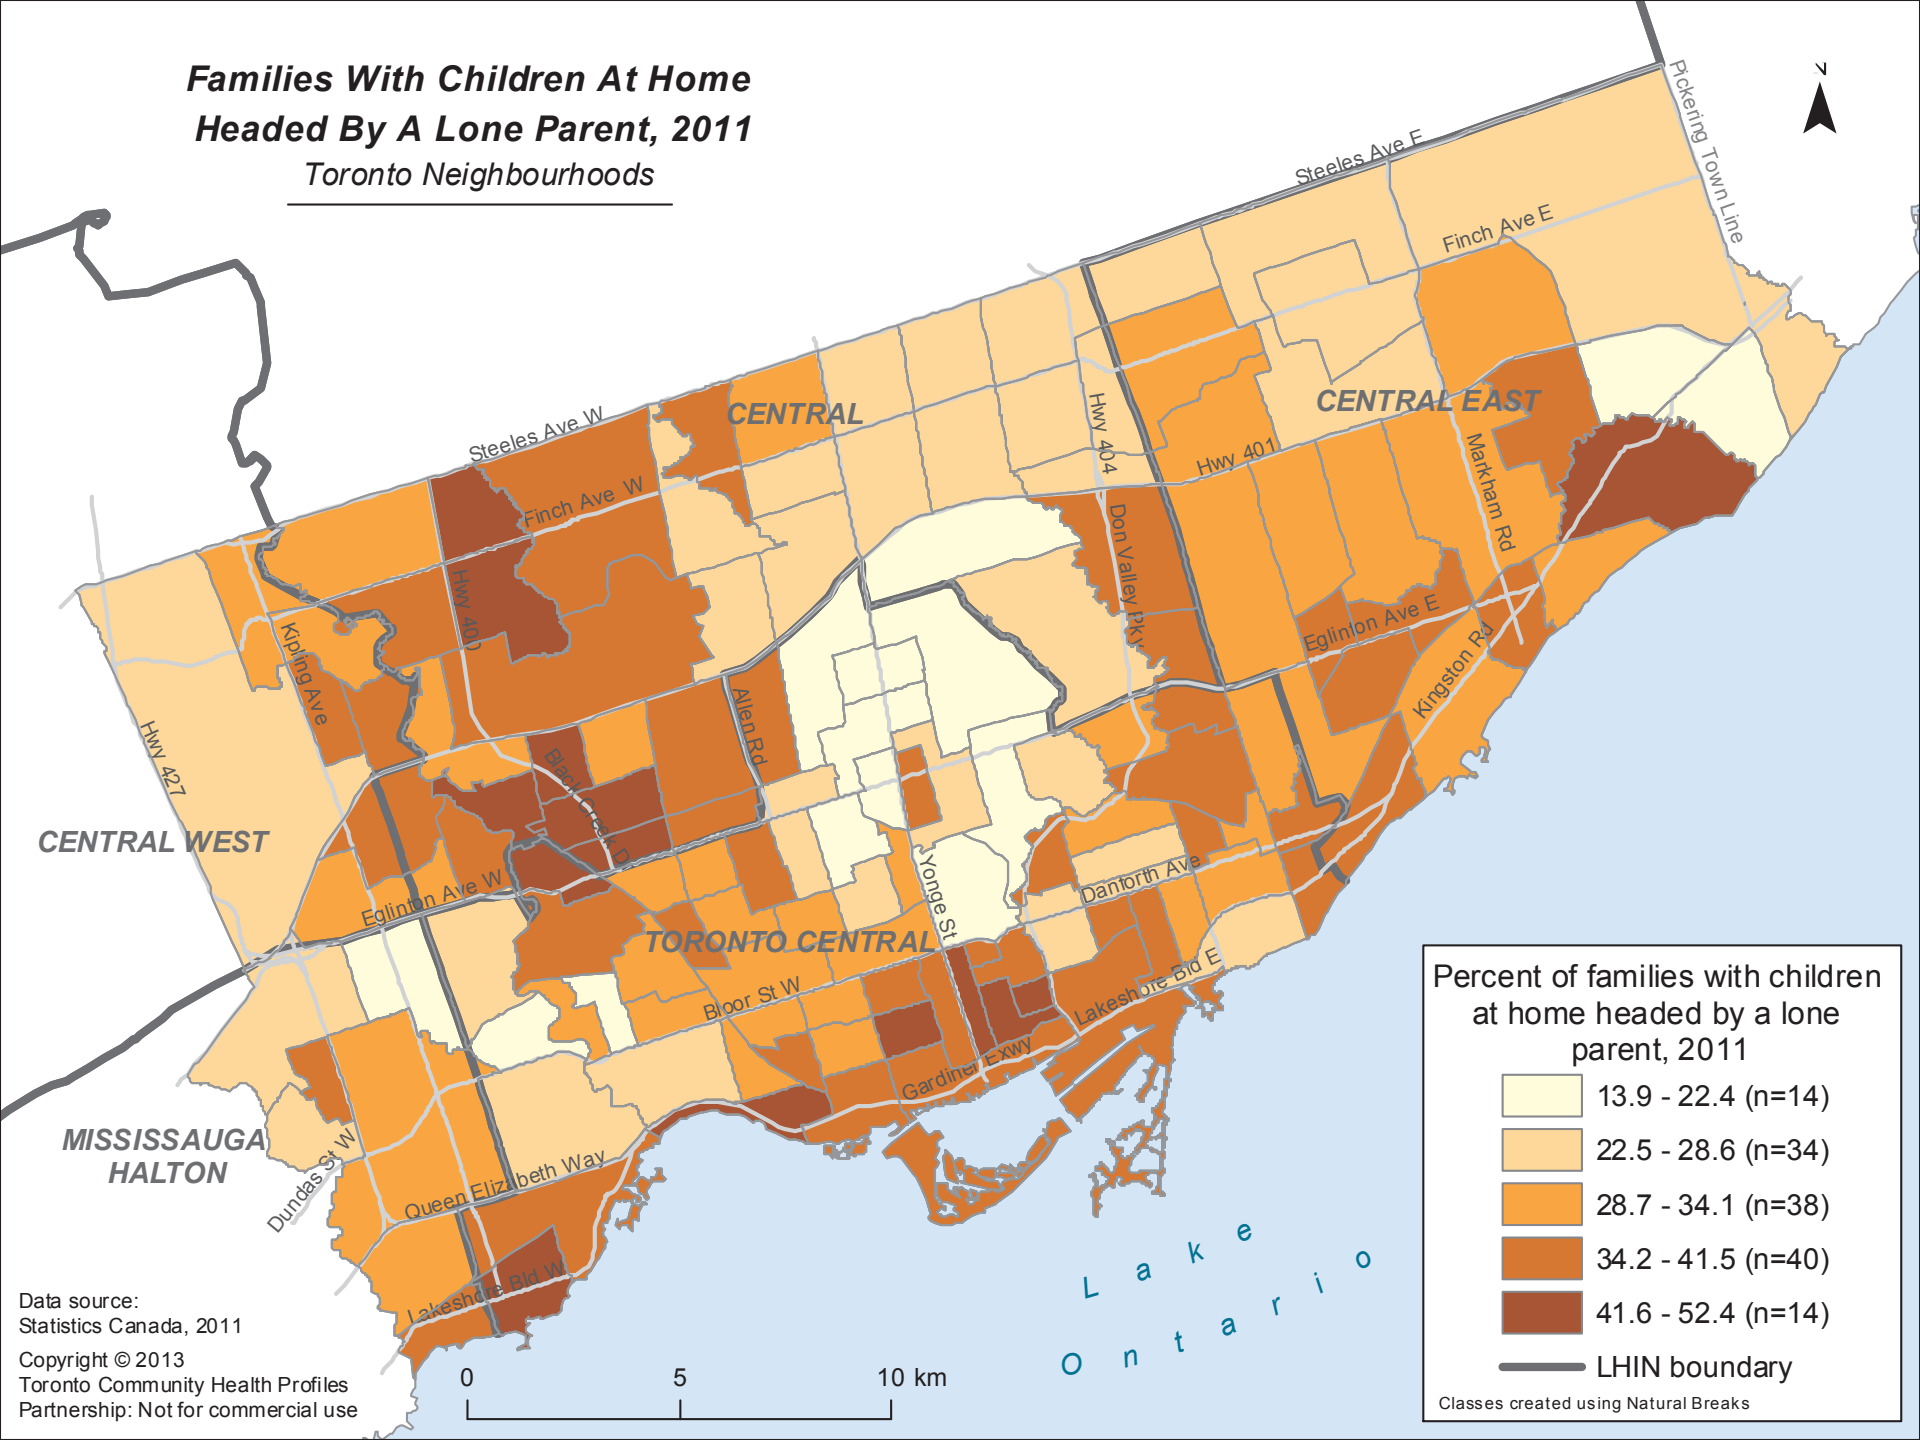

Families With Children At Home Headed By A Lone Parent, 2011

Toronto Neighbourhoods

Percent of families with children at home headed by a lone parent, 2011

	13.9 - 22.4 (n=14)
	22.5 - 28.6 (n=34)
	28.7 - 34.1 (n=38)
	34.2 - 41.5 (n=40)
	41.6 - 52.4 (n=14)
	LHIN boundary