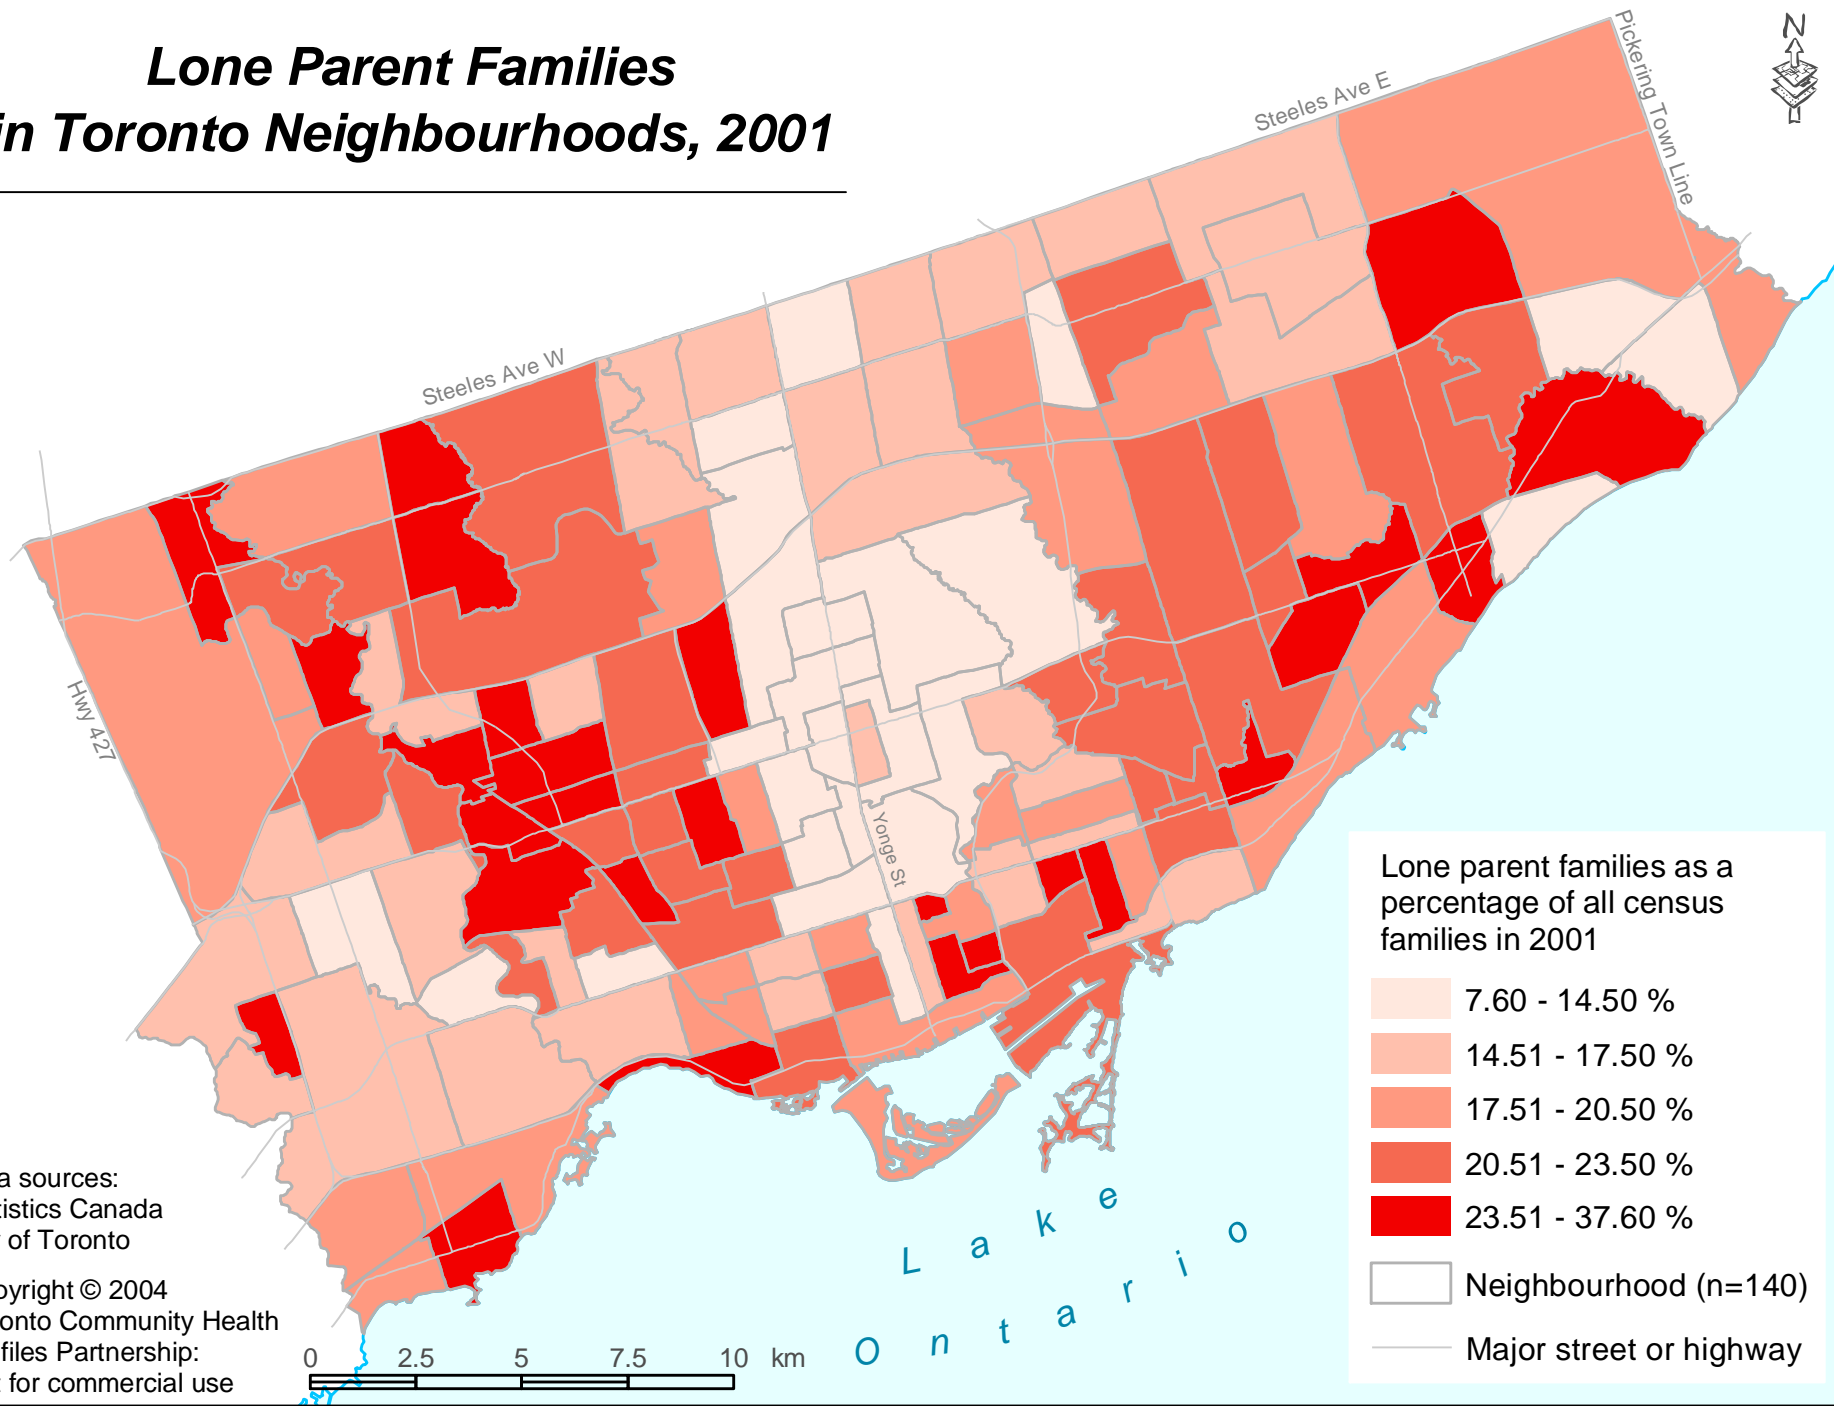

Lone Parent Families in Toronto Neighbourhoods, 2001

Data sources:
Statistics Canada
City of Toronto

Copyright © 2004
Toronto Community Health
Profiles Partnership:
Not for commercial use

0 2.5 5 7.5 10 km

L a k e
O n t a r i o